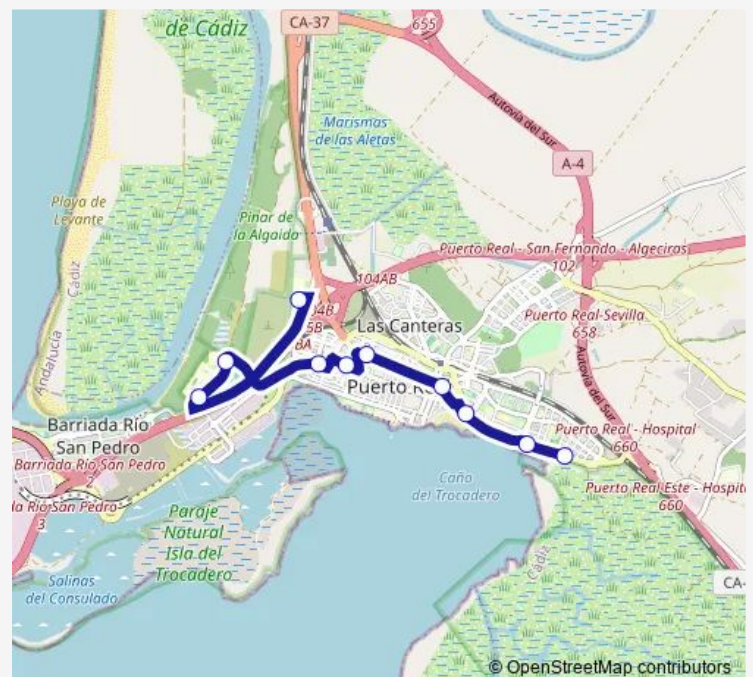

Bus M-330 Puerto Real-Escuela De Ingeniería

[Go to website](#)

Direction

Casines — Escuela Ingeniería (Interior)

10 stops

[Open route schedule](#)

Casines

Ciudad Jardín

Route schedule

Casines — Escuela Ingeniería (Interior)

Monday 07:50

Tuesday 07:50

Wednesday 07:50

Thursday 07:50

Friday 07:50

Saturday —

Sunday —

Route info

Direction: Casines

Stops: 10

Trip Duration: 0 hour 25 min

M-330 — Puerto Real-Escuela De Ingeniería

BusMaps

M-330 Bus time schedules and route maps are available in an offline PDF at busmaps.com. Use the busmaps.com website to see live bus times, train schedule or subway schedule, and step-by-step directions for all public transit in Puerto Real