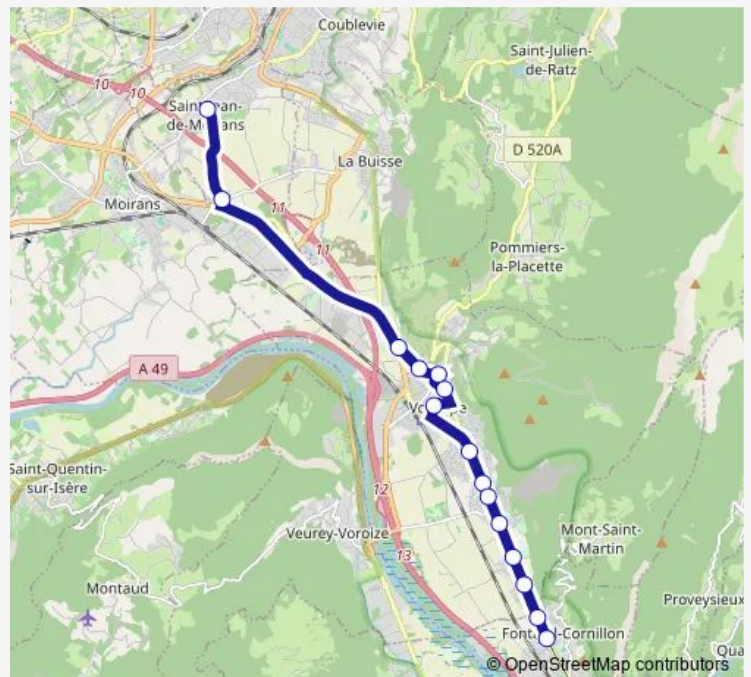

Tuesday 17:00

Wednesday 12:25

Thursday 17:00

Friday 17:00

Saturday —

Sunday —

Route info

Direction: Saint-Jean-de-Moirans, Place

Stops: 15

Trip Duration: 0 hour 28 min

SJ31 — Fontanil Palluel - ST Jean Place

Direction

Fontanil-Cornillon, Palluel — Saint-Jean-de-Moirans, Place

15 stops

[Open route schedule](#)

Fontanil-Cornillon, Palluel

Monday 07:42

Tuesday 07:42

Wednesday 07:42

Thursday 07:42

Friday 07:42

Saturday —

Sunday —

Route info

Direction: Fontanil-Cornillon, Palluel

Stops: 15

Trip Duration: 0 hour 28 min

SJ31 Bus time schedules and route maps are available in an offline PDF at busmaps.com. Use the busmaps.com website to see live bus times, train schedule or subway schedule, and step-by-step directions for all public transit in Grenoble