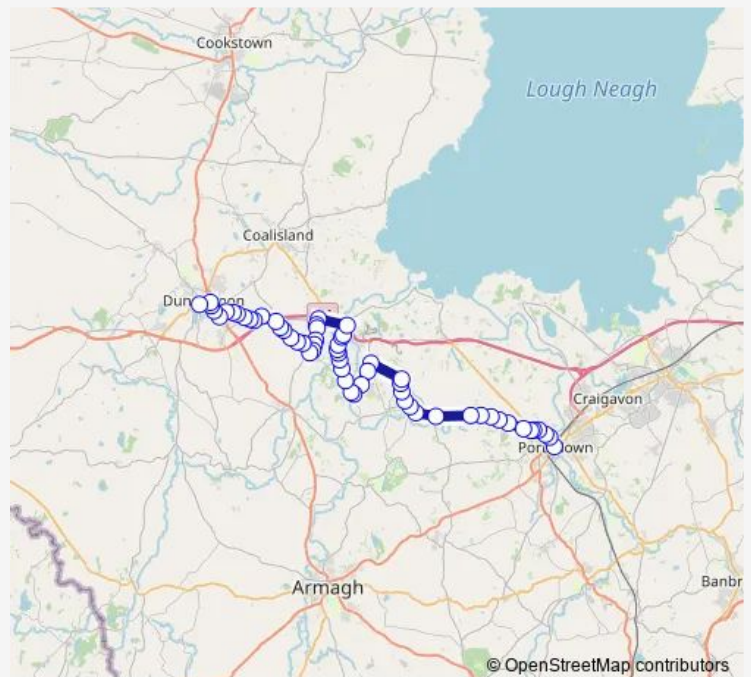

Direction

Portadown High Street — Dungannon Bus Station

58 stops

[Open route schedule](#)

Portadown High Street

Craigavon Inn Garvaghy Road

The Beeches

Ballyoran

70 Tullyroan Road

Route schedule

Portadown High Street — Dungannon Bus Station

Monday 07:30

Tuesday 07:30

Wednesday 07:30

Thursday 07:30

Friday 07:30

Saturday —

Sunday —

Route info

Direction: Portadown High Street

Stops: 58

Trip Duration: 1 hour 10 min

67d — Portadown - Dungannon, Bus Station

79 Tullyroan Road