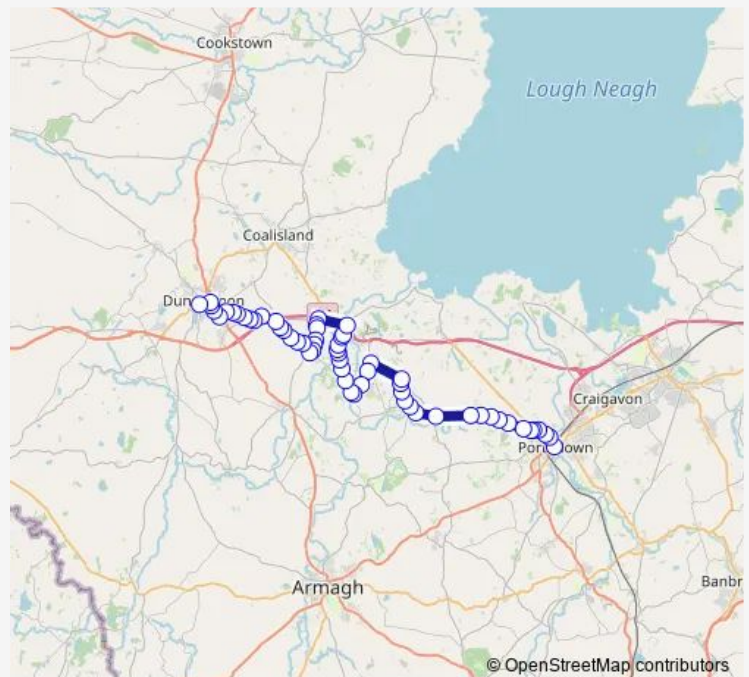

Annaghmore Station

Scotts Corner

70 Tullyroan Road

Route schedule

Portadown High Street — Dungannon Bus Station

Monday 07:30

Tuesday 07:30

Wednesday 07:30

Thursday 07:30

Friday 07:30

Saturday —

Sunday —

Route info

Direction: Portadown High Street

Stops: 58

Trip Duration: 1 hour 10 min