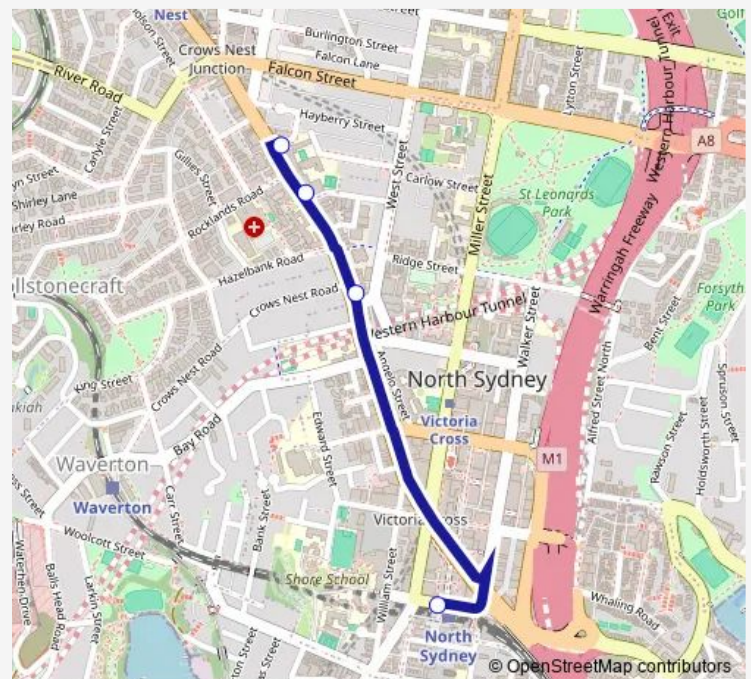

### Direction

North Sydney Station, Blue St, Stand A — Pacific Hwy Opp North Sydney Girls High School

6 stops

[Open route schedule](#)

North Sydney Station, Blue St, Stand A

Pacific Hwy At Mount St

Pacific Hwy At Berry St

Pacific Hwy Before Bay Rd

Pacific Hwy Opp West St

Pacific Hwy Opp North Sydney Girls High School

### Route schedule

North Sydney Station, Blue St, Stand A — Pacific Hwy Opp North Sydney Girls High School

Monday	08:38
Tuesday	08:38
Wednesday	08:38
Thursday	08:38
Friday	08:38
Saturday	—
Sunday	—

### Route info

Direction: North Sydney Station, Blue St, Stand A

Stops: 6

Trip Duration: 0 hour 6 min

**Direction**

North Sydney Girls High School, David St — North Sydney Station, Blue St, Stand C

4 stops

[Open route schedule](#)