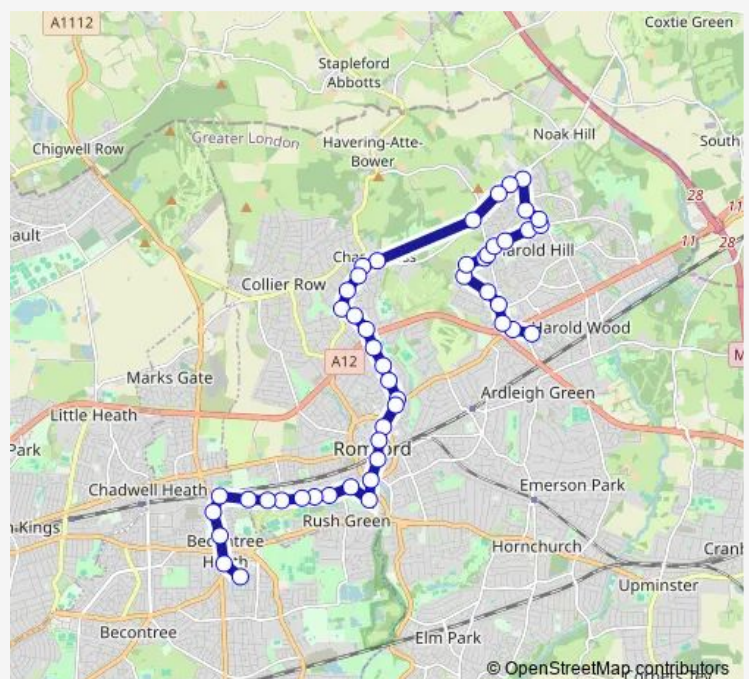

### Direction

Stansgate Road Shops — Gallows Corner / Tesco

47 stops

[Open route schedule](#)

Stansgate Road Shops

Rusholme Avenue

Frizlands Lane

Bull Lane / Frizlands Lane

### Route schedule

Stansgate Road Shops — Gallows Corner / Tesco

Monday 00:02-23:32

Tuesday 00:02-23:32

Wednesday 00:02-23:32

Thursday 00:02-23:32

Friday 00:02-23:32

Saturday 00:02-23:32

### Route info

Direction: Stansgate Road Shops

Stops: 47

Trip Duration: 0 hour 41 min

499 — Gallows Corner, Tesco - Harold Hill - Romford Station - Becontree Heath - Heath Park Estate

Heather Gardens

Heather Close

## Direction

Gallows Corner / Tesco — Stansgate Road Shops

48 stops

[Open route schedule](#)

Gallows Corner / Tesco

Gallows Corner Retail Park

Gallows Corner

Faringdon Avenue