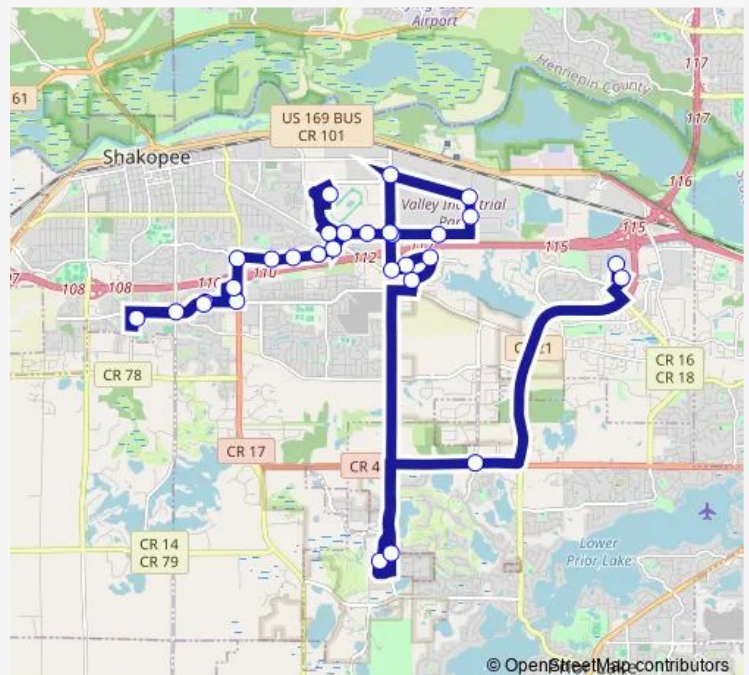

Valley Park Dr at 11 Av NE corner

Valley Indust. Blvd S at Valley Park Dr

Valley Indust. Blvd S at Canterbury Rd N

Canterbury Rd at 12 Av NW corner

Route schedule

Marschall Road Transit Station — Shakopee Walmart

Monday 06:36-20:36

Tuesday 06:36-20:36

Wednesday 06:36-20:36

Thursday 06:36-20:36

Friday 06:36-20:36

Saturday 06:36-20:36

Sunday 06:36-20:36

Route info

Direction: Marschall Road Transit Station

Stops: 30

Trip Duration: 0 hour 58 min

499 — Shakopee-Southbridge

Dean Lakes Blvd at Dean Lakes Tr SW Corn

Southwest Intermediate School

Dean Lakes Blvd at Dean Lakes Tr NE Corn

Mystic Lake Casino

Mystic Lake Dr at Oakes Ln SE Corner

Co Rd 42 at Mckenna Rd SW Corner

Southbridge Pkwy at Old Carriage Ct NE C

Old Carriage Ct at Old Carriage Rd SE Co

Shakopee Walmart

Direction

Shakopee Walmart — Marschall Road Transit Station