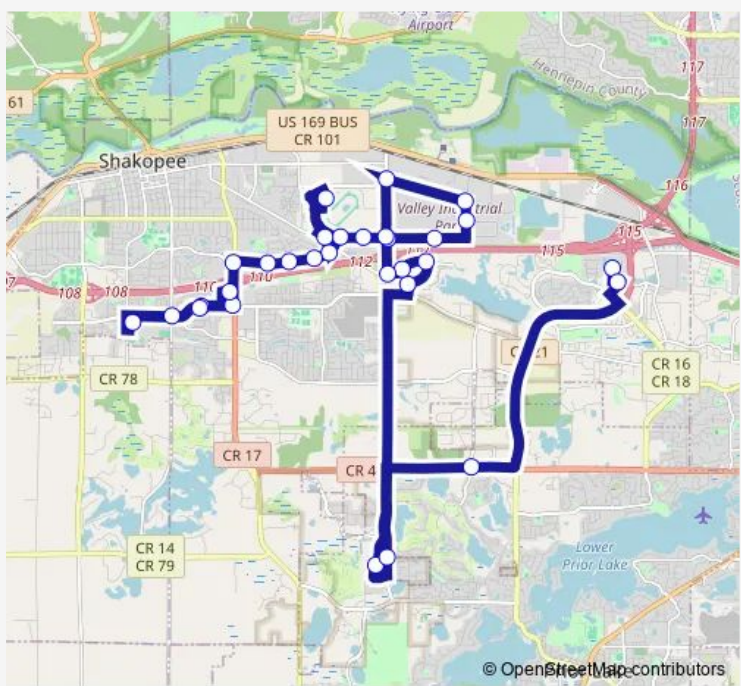

Bus 499 Shakopee-Mystic-Southbridge

[Go to website](#)

Direction
 Marschall Road Transit Station — Shakopee Walmart
 30 stops
[Open route schedule](#)

- Marschall Road Transit Station
- 17 Av at Marschall Rd NW corner
- 17th Ave E at Colonial St NE Corner
- 17th Ave E at Townline Ave NE Corner
- Shakopee High School
- 17th Ave E at Colonial St SW Corner
- Marschall Rd at 17th Ave NE Corner
- Marschall Rd at Vierling Dr SE corner
- Vierling Dr at Sapphire Ln SE corner
- Vierling Dr at Limestone Dr SE corner
- Vierling Dr at Jasper Rd SE corner
- Vierling Dr at Pine Tree Ln SE corner
- Omry Apartments
- Canterbury Park
- 12 Ave at Seagate SW Corner
- 12 Av at Canterbury Rd SE corner
- 12 Av at Park Pl SW corner
- Valley Park Dr at 11 Av NE corner
- Valley Indust. Blvd S at Valley Park Dr
- Valley Indust. Blvd S at Canterbury Rd N
- Canterbury Rd at 12 Av NW corner

Route schedule
 Marschall Road Transit Station — Shakopee Walmart

Monday	06:36-20:36
Tuesday	06:36-20:36
Wednesday	06:36-20:36
Thursday	06:36-20:36
Friday	06:36-20:36
Saturday	06:36-20:36
Sunday	06:36-20:36

Route info
 Direction: Marschall Road Transit Station
 Stops: 30
 Trip Duration: 0 hour 58 min

499 — Shakopee-Mystic-Southbridge **BusMaps**

Dean Lakes Blvd at Dean Lakes Tr SW Corn

Southwest Intermediate School

Friday 06:34-20:27

Saturday 07:27-21:27

Sunday 07:27-21:27

Route info

Direction: Shakopee Walmart

Stops: 30

Trip Duration: 0 hour 58 min

17th Ave E at Colonial St NE Corner