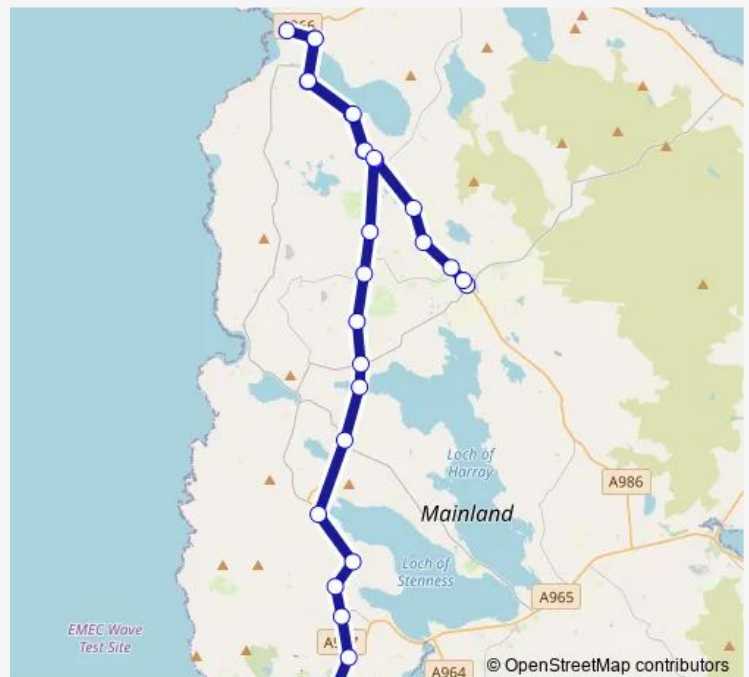

Thursday —

Friday 09:00-17:30

Saturday —

Sunday —

Route info

Direction: Travel Centre

Stops: 29

Trip Duration: 0 hour 28 min

■ 499 — Stromness (Travel Centre) - Dounby Show Ground

BusMaps

Castlehill

Loons Road End

Crossroads

Lochlands Chalets

Sandveien

Saither Road End

Route info

Direction: Shop

Stops: 29

Trip Duration: 0 hour 28 min

Newburgh

Sandwick Road End

Swimming Pool

Travel Centre