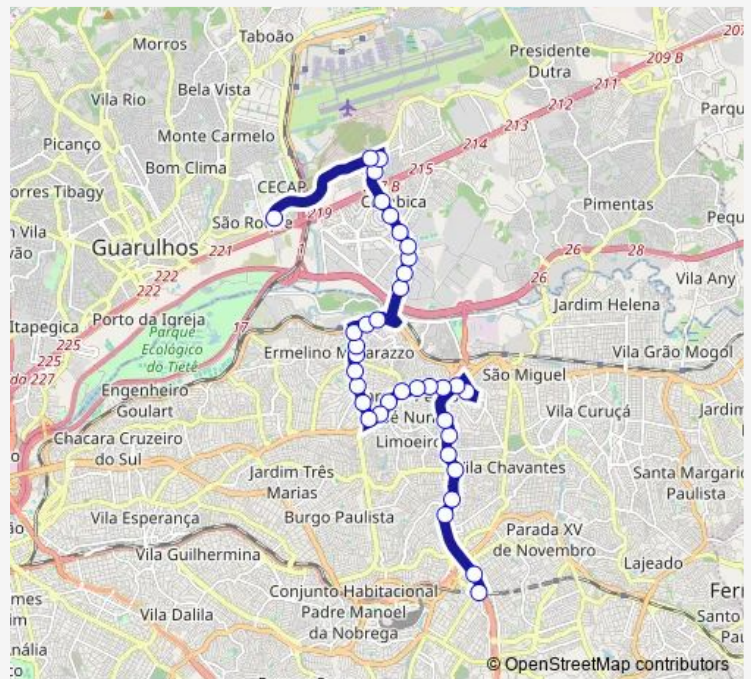

Route schedule

Terminal Metropolitano CECAP — Estacao Cptm Dom Bosco

Monday	05:30-23:40
Tuesday	05:30-23:40
Wednesday	05:30-23:40
Thursday	05:30-23:40
Friday	05:30-23:40
Saturday	05:55-23:30
Sunday	05:55-23:30

Route info

Direction: Terminal Metropolitano CECAP

Stops: 33

Trip Duration: 1 hour 10 min

499 — Guarulhos (Terminal Metropolitano Cecap) - SAO Paulo (Estacao Cptm DOM Bosco) **BusMaps**

Av. Paranagua 1773 - Vila Paranagua Sao Paulo - SP
03806-010 Brasil