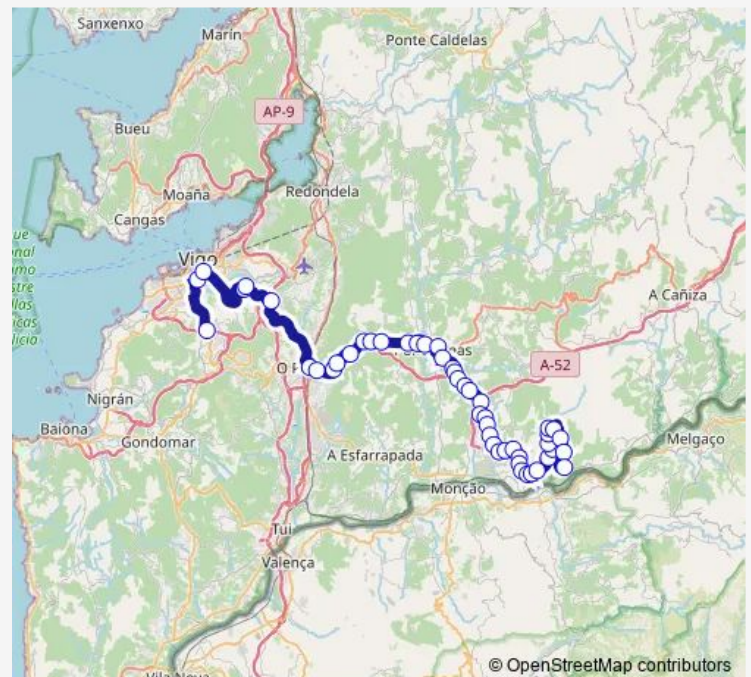

### Route schedule

Hospital Álvaro Cunqueiro — Barrio Piñeiro

Monday 10:50

Tuesday 10:50

Wednesday 10:50

Thursday —

Friday 10:50

Saturday —

### Route info

Direction: Hospital Álvaro Cunqueiro

Stops: 49

Trip Duration: 1 hour 52 min

■ XG888017 — Barrio Piñeiro-Hospital Álvaro Cunqueiro

BusMaps

San Mateo

San Mateo Capilla