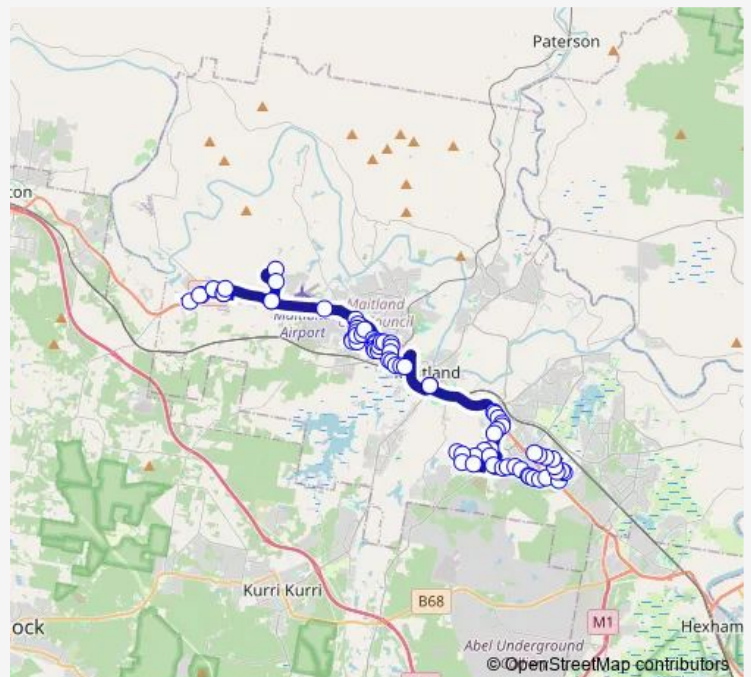

School Bus 2563 Lochinvar Schools to Windella Downs

[Go to website](#)

Direction

Lochinvar Public School, New England Hwy — Chelmsford Dr Opp Tennyson St

76 stops

[Open route schedule](#)

- Lochinvar Public School, New England Hwy
- New England Hwy Opp Windermere Rd
- St Helena Cl After New England Hwy
- New England Hwy At Windermere Rd
- New England Hwy Opp Lochinvar Public School
- St Patricks Primary School, Gregory Rd
- New England Hwy At River Rd
- Lerra Rd At Camilla Cl
- Lerra Rd At River Rd
- St Patricks Primary School, Gregory Rd
- St Joseph's College, New England Hwy
- New England Hwy At River Rd
- New England Hwy Opp 459
- New England Hwy After Denton Park Dr
- Regiment Rd At Alvira Cl
- Regiment Rd At Buffier Cres
- Regiment Rd Before Logan Rd
- Regiment Rd Opp Marlborough St
- Brigantine St After Regiment Rd
- Garwood St Opp Tabor Cl
- Belmar St Opp Ashland Cl

Route schedule

Lochinvar Public School, New England Hwy — Chelmsford Dr Opp Tennyson St

Monday	—
Tuesday	—
Wednesday	15:08
Thursday	—
Friday	—
Saturday	—
Sunday	—

Route info

Direction: Lochinvar Public School, New England Hwy

Stops: 76

Trip Duration: 1 hour 29 min

2563 — Lochinvar Schools to Windella Downs

Harvey Rd Opp Enright St

Scobie Barracks, Harvey Rd

Neville St Opp Pearson St

Neville St At Wollombi Rd (Hail And Ride)

Rutherford Park, Wollombi Rd