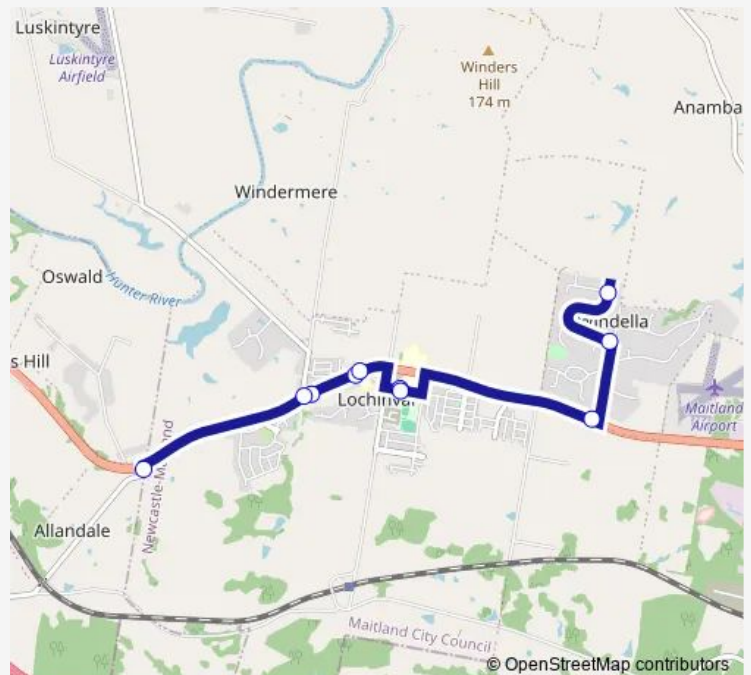

School Bus 2563 Lochinvar Schools to Windella Downs

[Go to website](#)

Direction

Lochinvar Public School, New England Hwy — Gregory Rd
Opp St Patricks Primary School

10 stops

[Open route schedule](#)

- Lochinvar Public School, New England Hwy
- New England Hwy Opp Windermere Rd
- Allandale Rd After New England Hwy (Hail And Ride)
- New England Hwy At Windermere Rd
- New England Hwy Opp Lochinvar Public School
- St Patricks Primary School, Gregory Rd
- New England Hwy At River Rd
- Lerra Rd At Camilla Cl
- Lerra Rd At River Rd
- Gregory Rd Opp St Patricks Primary School

Route schedule

Lochinvar Public School, New England Hwy — Gregory Rd
Opp St Patricks Primary School

Monday	15:08
Tuesday	—
Wednesday	15:08
Thursday	15:08
Friday	15:08
Saturday	—
Sunday	—

Route info

Direction: Lochinvar Public School, New England Hwy

Stops: 10

Trip Duration: 0 hour 25 min