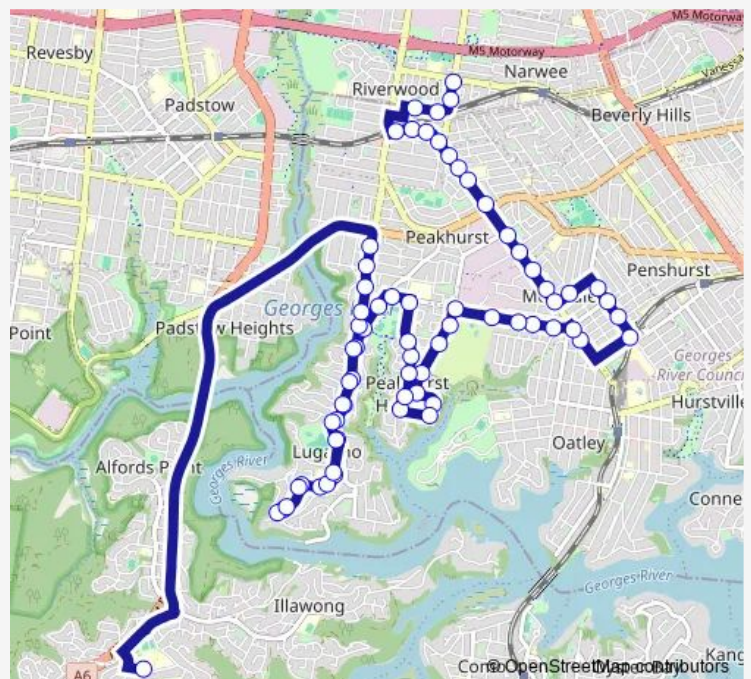

Wednesday 07:44

Thursday 07:44

Friday 07:44

Saturday —

Sunday —

Route info

Direction: Bonds Rd After Hannans Rd

Stops: 69

Trip Duration: 0 hour 58 min

S124 — Bonds Rd and Hannans Rd to Menai Hs

Mortdale Station, Pitt St, Stand A

Boundary Rd Opp Oxford St

Boundary Rd Before Gungah Bay Rd

Roberts Av At Cromdale St

Roberts Av At Bowman St

Beatty Reserve, Roberts Av

Roberts Av After Fairway Av

Roberts Av At Lorraine St

Lorraine St Opp Orana Cres

Hurstville Golf Course, Lorraine St

Lorraine St At Bayview Rd

Bayview Rd At Waterside Pde

Waterside Pde Opp Rainbow Pde