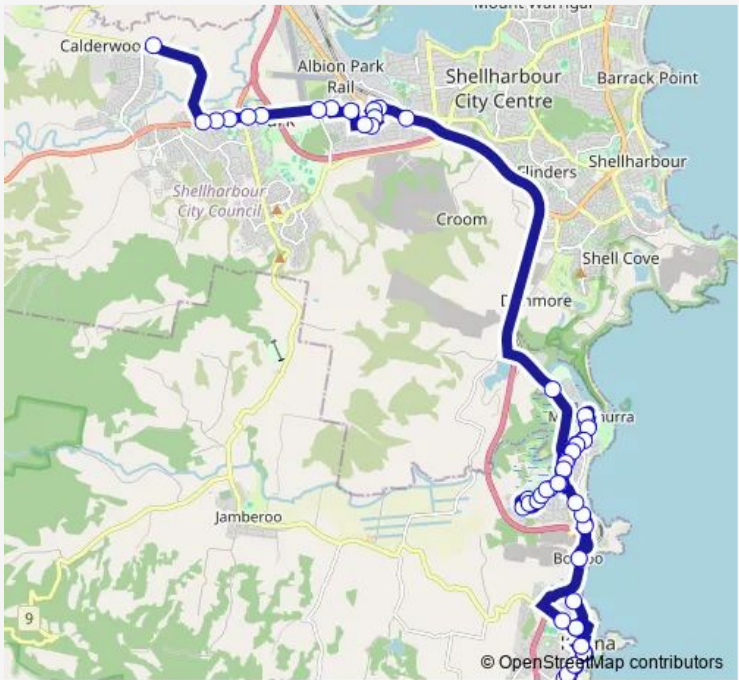

- Gipps St After Hothersal St
- Hindmarsh Park, Collins St
- Kiama Station, Railway Pde
- Manning St After Bong Bong St
- Ss Peter And Paul Primary School, Manning St
- Manning St Before Farmer St
- Taylor St At Orana Av
- Bonaira St At Henley Av
- Manning St After Saddleback Mountain Rd
- Manning St Before Farmer St
- Manning St After Farmer St
- Manning St Opp Ss Peter And Paul Primary School
- Manning St At Bong Bong St
- Railway Pde Opp Kiama Station
- Hindmarsh Park, Collins St
- Terralong St Opp Kiama Village
- Hutchinson St Opp Princes Hwy
- North Kiama Dr At Flinders Av
- North Kiama Dr After Flinders Av Walkway
- North Kiama Dr At Iluka Cres

**Route schedule**  
 Gipps St After Hothersal St — Tongara Christian College, Illawarra Christian School Access Rd

Monday	07:40
Tuesday	07:40
Wednesday	07:40
Thursday	07:40
Friday	07:40
Saturday	—
Sunday	—

**Route info**

Direction: Gipps St After Hothersal St

Stops: 59

Trip Duration: 1 hour 0 min

Oxley Av After Riverside Dr

Oxley Av After Riversdale Av

Oxley Av After Hoolong Av

Oxley Av Before Hoolong Av

## Route info

Direction: Tongara Christian College, Illawarra Christian School Access Rd

Stops: 53

Trip Duration: 0 hour 50 min

Oxley Av Before Hoolong Av

Charles Av After Eureka Av

Charles Av Opp Carson Pl