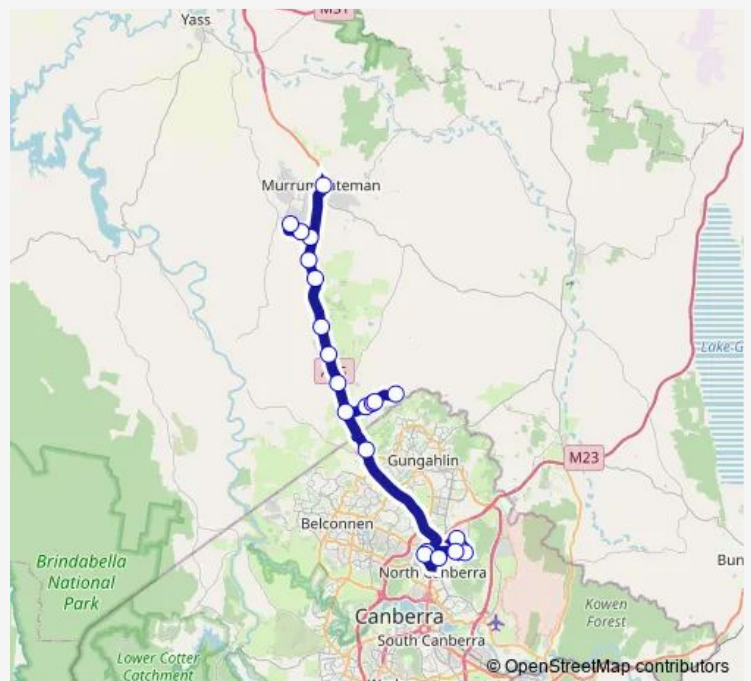

School Bus S124 Lyneham Primary to Murrumbateman via Bruce (Crocodile SS Service)

[Go to website](#)

Direction

Higinbotham St Rosary Primary School — Jones Park Rest Area, Barton Hwy

22 stops

[Open route schedule](#)

Victoria St Before Gladstone St

Barton Hwy Opp Spring Range Rd

180 Spring Range Rd

243 Spring Range Rd

317 Spring Range Rd

Carrington Rd At Spring Range Rd

Barton Hwy At Rolfe Rd

Barton Hwy At Kaveney's Rd

Barton Hwy Opp Munday's Lane

Barton Hwy After Casuarina Lane

Barton Hwy Opp Gooda Creek Rd

Vallencia Dr Before Jiparu Dr

Jiparu Dr Before Bradley Cl

Route schedule

Higinbotham St Rosary Primary School — Jones Park Rest Area, Barton Hwy

Monday	15:05
Tuesday	15:05
Wednesday	15:05
Thursday	15:05
Friday	15:05
Saturday	—
Sunday	—

Route info

Direction: Higinbotham St Rosary Primary School

Stops: 22

Trip Duration: 1 hour 45 min

S124 — Lyneham Primary to Murrumbateman via Bruce (Crocodile SS Service) **BusMaps**