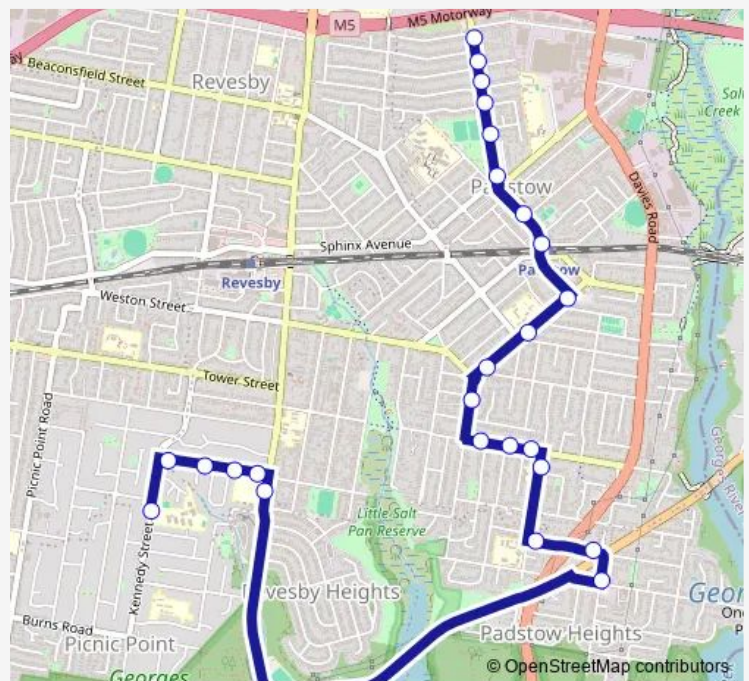

School Bus S124 Gibson Rd after Bryant St, Padstow to Picnic Point Hs

[Go to website](#)

Direction

Gibson Rd Opp Louie St — Picnic Point Public School, Kennedy St

25 stops

[Open route schedule](#)

Gibson Rd Opp Louie St

Clancy St Before Dilke Rd

Dilke Rd At Villiers Rd

De La Salle College, The River Rd

Route schedule

Gibson Rd Opp Louie St — Picnic Point Public School, Kennedy St

Monday 07:30

Tuesday 07:30

Wednesday 07:30

Thursday 07:30

Friday 07:30

Saturday —

Sunday —

Route info

Direction: Gibson Rd Opp Louie St

Stops: 25

Trip Duration: 0 hour 23 min

S124 — Gibson Rd after Bryant St, Padstow to Picnic Point Hs

De La Salle College, Ferndale Rd

Ferndale Rd At Clive St

Ferndale Rd At Kinross Pl

Ferndale Rd After Kinross Pl

Picnic Point Public School, Kennedy St