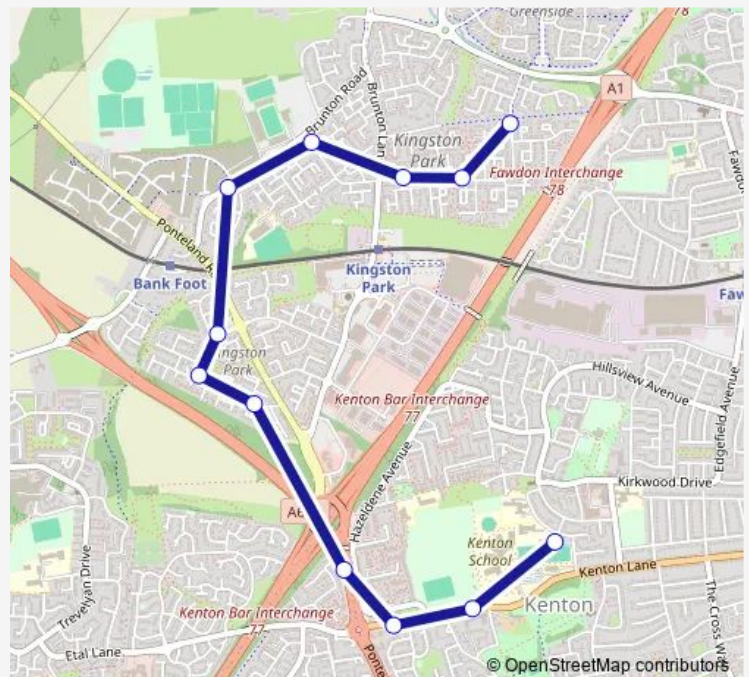

Bus S124 Kenton Comp - Kingston Park

[Go to website](#)

Direction

Kenton School — Windsor Way-Fawdon Walk

12 stops

[Open route schedule](#)

Kenton School

Kenton Lane-Moor Lane

Kenton Lane - Ashover Road

Ponteland Road - St Buryan Crescent

Tudor Way-Blackheath Court

Tudor Way-Sheen Court

Tudor Way-Wilmington Close

Brunton Road-Teddington Close

Windsor Way-Brunton Road

Windsor Way-Hersham Close

Windsor Way-Windsor Walk

Windsor Way-Fawdon Walk

Route schedule

Kenton School — Windsor Way-Fawdon Walk

Monday 14:55

Tuesday 14:55

Wednesday 14:55

Thursday 14:55

Friday 14:55

Saturday —

Sunday —

Route info

Direction: Kenton School

Stops: 12

Trip Duration: 0 hour 15 min

■ S124 — Kenton Comp - Kingston Park