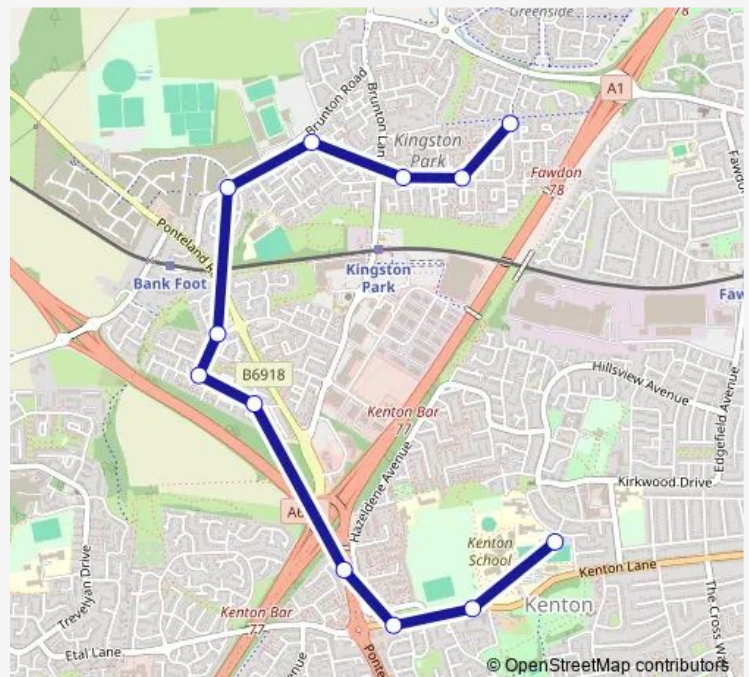

### Direction

Kenton School — Windsor Way-Fawdon Walk

12 stops

[Open route schedule](#)

Kenton School

Kenton Lane-Moor Lane

Kenton Lane - Ashover Road

Ponteland Road - St Buryan Crescent

Tudor Way-Blackheath Court

Tudor Way-Sheen Court

Tudor Way-Wilmington Close

Brunton Road-Teddington Close

Windsor Way-Brunton Road

Windsor Way-Hersham Close

Windsor Way-Windsor Walk

Windsor Way-Fawdon Walk

### Route schedule

Kenton School — Windsor Way-Fawdon Walk

Monday 14:55

Tuesday 14:55

Wednesday 14:55

Thursday 14:55

Friday 14:55

Saturday —

### Route info

Direction: Kenton School

Stops: 12

Trip Duration: 0 hour 15 min

■ S124 — Kenton Comp - Kingston Park

S124 Bus time schedules and route maps are available in an offline PDF at [busmaps.com](https://busmaps.com). Use the [busmaps.com](https://busmaps.com) website to see live bus times, train schedule or subway schedule, and step-by-step directions for all public transit in Newcastle upon Tyne