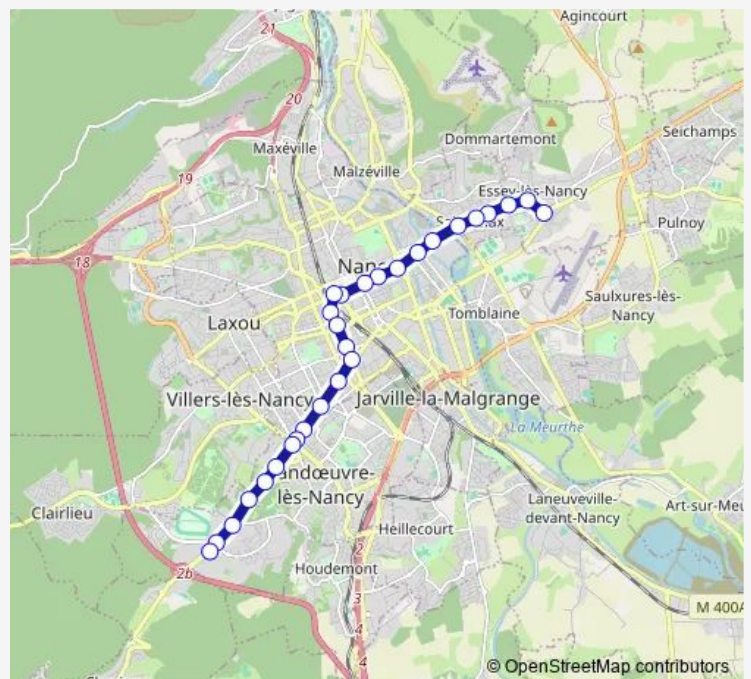

Point Central

Maginot

Nancy Gare

Kennedy

Mon Desert

Garenne

Jean Jaurès

Exelmans

Campus Artem Blandan

Montet Octroi

Vélodrome

Route schedule

Essey Mouzimpré — Vandoeuvre CHU Brabois

Monday	04:15-00:10 ⁺¹
Tuesday	04:15-00:10 ⁺¹
Wednesday	04:15-00:10 ⁺¹
Thursday	04:15-00:10 ⁺¹
Friday	04:15-00:10 ⁺¹
Saturday	04:15-00:10 ⁺¹
Sunday	05:35-00:10 ⁺¹

Route info

Direction: Essey Mouzimpré

Stops: 28

Trip Duration: 0 hour 43 min

T1 — Tempo 1 - Vandoeuvre CHU Brabois <> Essey Mouzimpré

Callot

Le Reclus

Saint-André

Doyen Roubault

Faisanderie

Forêt de Haye

Vandoeuvre CHU Brabois

Direction

Vandoeuvre CHU Brabois — Essey Mouzimpré

27 stops

[Open route schedule](#)