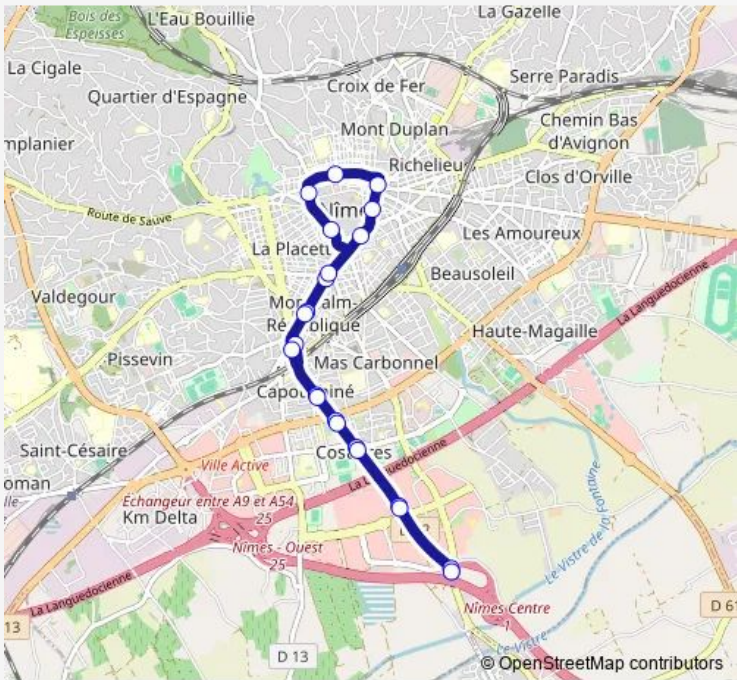

Bus T1 Centre Ville - Parking Relais A54

[Go to website](#)

Direction
 Parking Relais A54 — Parking Relais A54
 22 stops
[Open route schedule](#)

- Parking Relais A54
- MAS DE Vignolles
- Costieres Parnasse
- Nemausa
- Liberte
- Camargue
- Dhuoda
- Musee Romanite
- Arenes
- Maison Carree
- Gambetta-Coupole
- Porte Auguste
- Amiral Courbet
- Esplanade T1
- Musee Romanite
- Dhuoda
- Camargue
- Liberte
- Nemausa
- Costieres Parnasse
- MAS DE Vignolles

Route schedule
 Parking Relais A54 — Parking Relais A54

Monday	05:20-21:51
Tuesday	05:20-21:51
Wednesday	05:20-21:51
Thursday	05:20-21:51
Friday	05:20-21:51
Saturday	05:20-21:51
Sunday	07:02-20:49

Route info
 Direction: Parking Relais A54
 Stops: 22
 Trip Duration: 0 hour 36 min

■ T1 — Centre Ville - Parking Relais A54 **BusMaps**

T1 Bus time schedules and route maps are available in an offline PDF at busmaps.com. Use the busmaps.com website to see live bus times, train schedule or subway schedule, and step-by-step directions for all public transit in Nimes