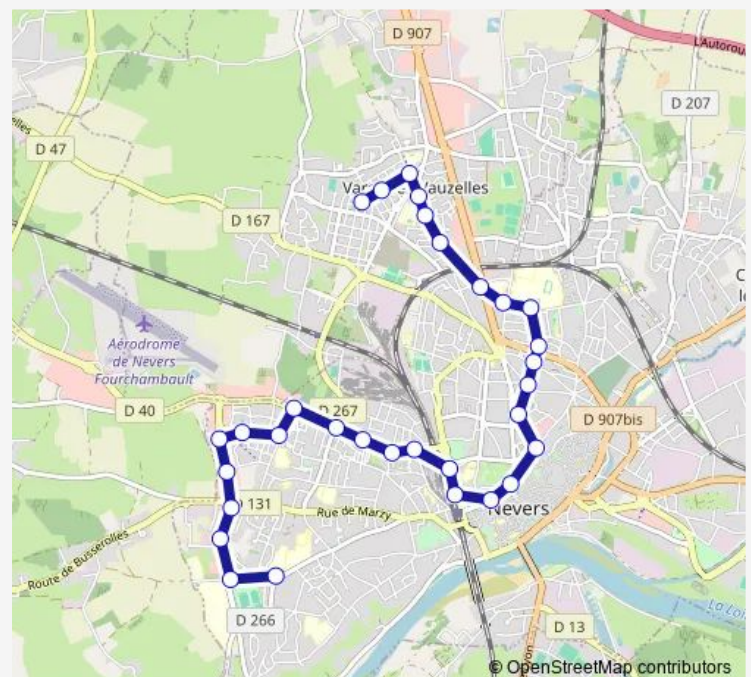

Thursday 06:24-20:07

Friday 06:24-20:07

Saturday 07:09-20:07

Sunday 10:10-19:10

Route info

Direction: V-Vauzelles Eglise

Stops: 31

Trip Duration: 0 hour 35 min

T1 — Ligne T1

BusMaps

Chiquito

Henri Bouquillard

Albert Camus

Grande Pâture

Grands Champs

Bordes

Georges Guynemer

Route schedule

Alain Colas — V-Vauzelles Eglise

Monday 06:32-19:56

Tuesday 06:32-19:56

Wednesday 06:32-19:56

Thursday 06:32-19:56

Friday 06:32-19:56

Saturday 06:32-19:56

Sunday 09:21-18:21

Route info

Direction: Alain Colas

Stops: 34

Trip Duration: 0 hour 37 min

Banlay

St Exupéry