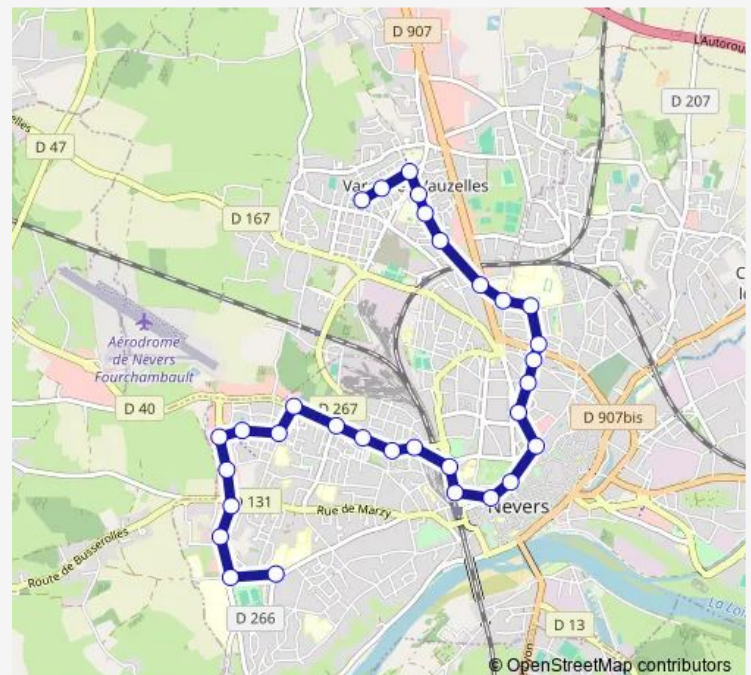

Thursday 06:24-20:07

Friday 06:24-20:07

Saturday 07:09-20:07

Sunday 10:10-19:10

Route info

Direction: V-Vauzelles Eglise

Stops: 31

Trip Duration: 0 hour 39 min

T1 — Ligne T1

BusMaps

Chiquito

Henri Bouquillard

Albert Camus

Grande Pâture

Grands Champs

Bordes

Georges Guynemer

Route schedule

Alain Colas — V-Vauzelles Eglise

Monday 06:32-19:56

Tuesday 06:32-19:56

Wednesday 06:32-19:56

Thursday 06:32-19:56

Friday 06:32-19:56

Saturday 06:32-19:56

Sunday 09:21-18:21

Route info

Direction: Alain Colas

Stops: 34

Trip Duration: 0 hour 39 min

Banlay

St Exupéry