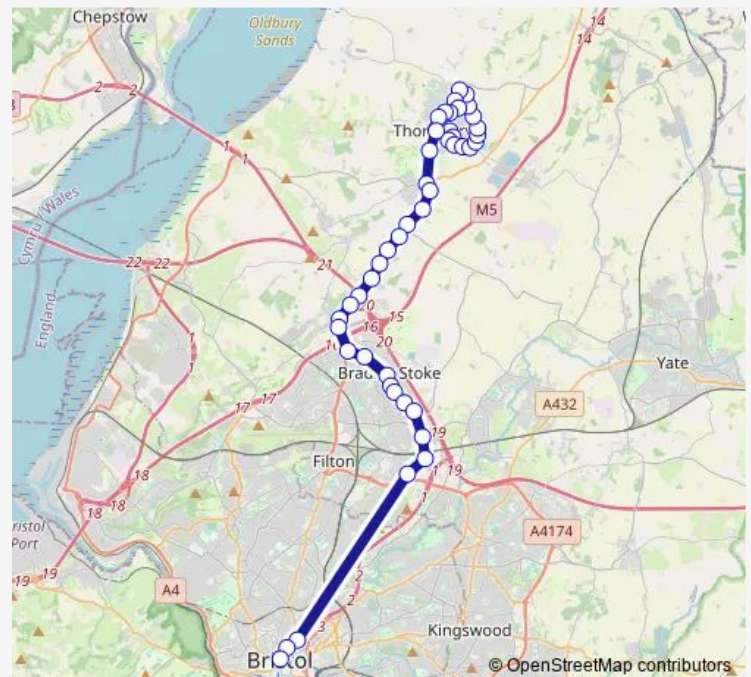

Thursday 00:22-23:52

Friday 00:22-23:52

Saturday 00:24-23:49

Sunday 00:24-23:22

Route info

Direction: Rock Street

Stops: 47

Trip Duration: 1 hour 12 min

Cabot Circus

Broadmead

The Centre

Direction

Frenchay Campus — Rock Street

30 stops

[Open route schedule](#)

Frenchay Campus

Sunday —

Route info

Direction: Frenchay Campus

Stops: 30

Trip Duration: 0 hour 37 min

Davids Lane

The Ship

Leisure Centre

Route info

Direction: The Centre

Stops: 30

Trip Duration: 0 hour 41 min

Davids Lane

The Ship

Leisure Centre

Streamleaze Court