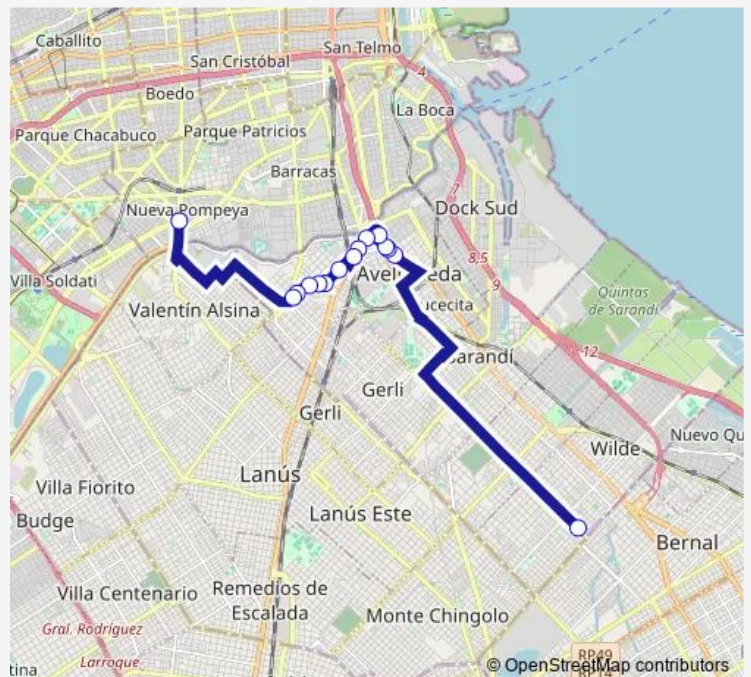

Bus 178C Jnamba178

[Go to website](#)

Direction

General Arredondo 6502-6550 — 1202 Saenz Av.

15 stops

[Open route schedule](#)

General Arredondo 6502-6550

Punto 38 Mitre Casi Beruti

Punto 47 Lebensohn Y Gral. Gorriti

Punto 48 Rivadavia ESQ SAN Luis

Punto 49 Rivadavia Y Tierra DEL Fuego

Avenida Presidente Bernardino Rivadavia 699

Avenida Presidente Bernardino Rivadavia 810

1202 Saenz Av.

Route schedule

General Arredondo 6502-6550 — 1202 Saenz Av.

Monday 04:30-23:54

Tuesday 04:30-23:54

Wednesday 04:30-23:54

Thursday 04:30-23:54

Friday 04:30-23:54

Saturday 04:30-21:24

Sunday 06:00-21:40

Route info

Direction: General Arredondo 6502-6550

Stops: 15

Trip Duration: 0 hour 56 min

178C — Jnamba178

178C Bus time schedules and route maps are available in an offline PDF at busmaps.com. Use the busmaps.com website to see live bus times, train schedule or subway schedule, and step-by-step directions for all public transit in Avellaneda