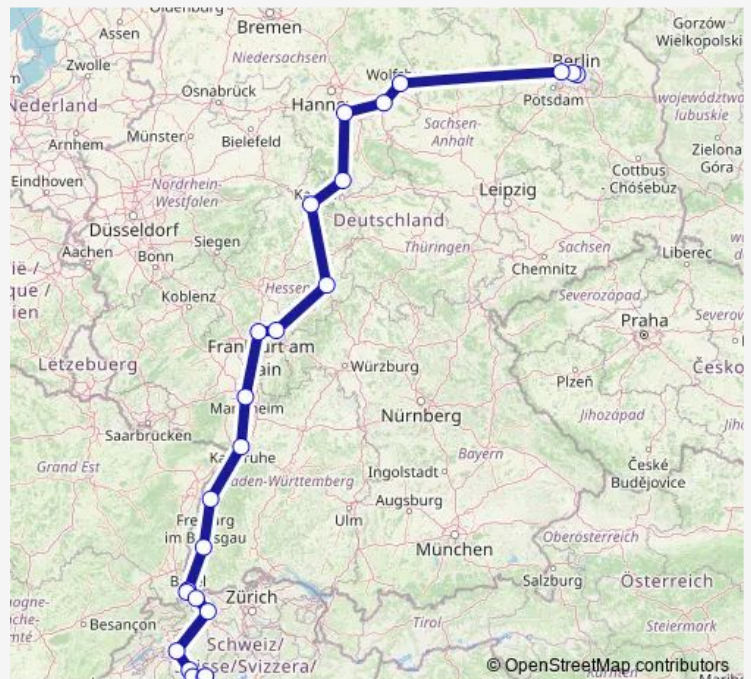

Braunschweig Hbf

Hildesheim Hbf

Göttingen

Kassel-Wilhelmshöhe

Fulda

Hanau Hbf

Frankfurt(Main)Hbf

Mannheim Hbf

Karlsruhe Hbf

Offenburg

Freiburg(Breisgau) Hbf

Basel Bad Bf

Basel Sbb

Liestal

Olten

Bern

### Route schedule

Berlin Ostbahnhof — Interlaken Ost

Monday 03:46

Tuesday 03:46

Wednesday 03:46

Thursday 03:46

Friday 04:14-03:46

Saturday 08:50

### Route info

Direction: Berlin Ostbahnhof

Stops: 24

Trip Duration: 10 hour 11 min

ICE 275

Spiez

Interlaken West

Interlaken Ost