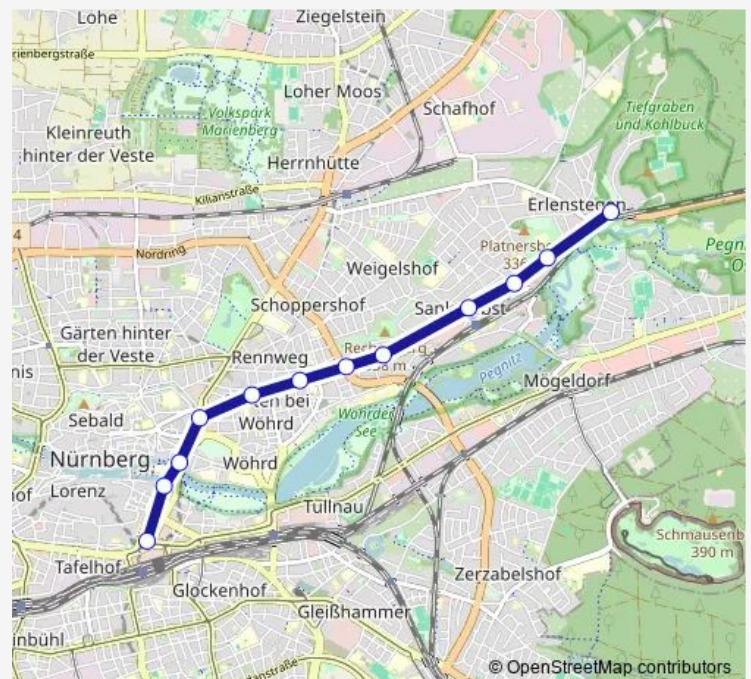

### Route schedule

Nürnberg-Erlenstegen — Nürnberg Hbf

Monday —

Tuesday —

Wednesday 02:12-04:12

Thursday —

Friday —

Saturday —

### Route info

Direction: Nürnberg-Erlenstegen

Stops: 12

Trip Duration: 0 hour 13 min

■ N13

BusMaps