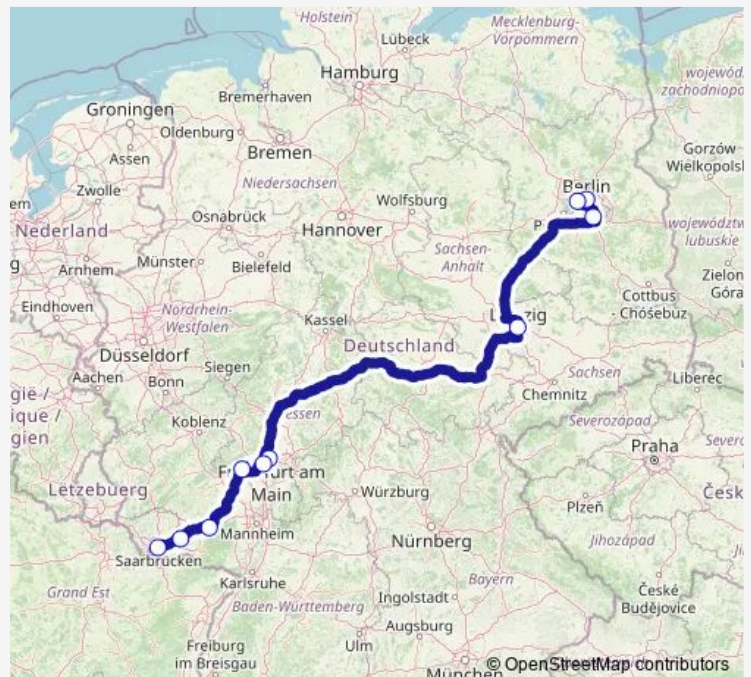

Hauptbahnhof, Homburg

Kaiserslautern, Hbf

Mainz, Hauptbahnhof

Frankfurt (Main) Flughafen Tor 3

Frankfurt (Main) Pforzheimer Straße

Leipzig, Hauptbahnhof/Ostseite

Flughafen Ber

Berlin ZOB [Fernbus]

U Alexanderplatz (Berlin) [Tram]

Route schedule

HBF Saarl, Saarbrücken — U Alexanderplatz (Berlin)
[Tram]

Monday	21:05
Tuesday	21:05
Wednesday	—
Thursday	21:05
Friday	21:05
Saturday	21:05
Sunday	21:05

Route info

Direction: HBF Saarl, Saarbrücken

Stops: 10

Trip Duration: 11 hour 40 min

Direction

U Alexanderplatz (Berlin) [Tram] — HBF Saarl, Saarbrücken

10 stops

[Open route schedule](#)

U Alexanderplatz (Berlin) [Tram]

Saturday 21:20

Sunday 21:20

Route info

Direction: U Alexanderplatz (Berlin) [Tram]

Stops: 10

Trip Duration: 11 hour 45 min

N13 International Coach Service time schedules and route maps are available in an offline PDF at busmaps.com. Use the busmaps.com website to see live bus times, train schedule or subway schedule, and step-by-step directions for all public transit in Berlin