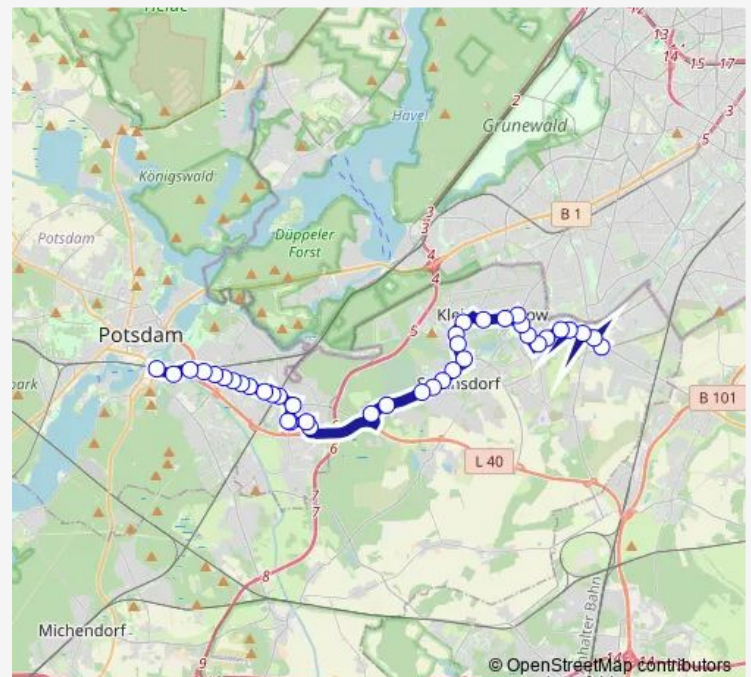

### Route schedule

S Teltow Stadt/Gonfrevillestr. — S Potsdam Hauptbahnhof

Monday 04:20-02:45<sup>+1</sup>

Tuesday 04:20-02:45<sup>+1</sup>

Wednesday 04:20-02:45<sup>+1</sup>

Thursday 04:20-02:45<sup>+1</sup>

### Route info

Direction: S Teltow Stadt/Gonfrevillestr.

Stops: 39

Trip Duration: 0 hour 37 min

■ N13

Güterfelde, Friedenstr.

Potsdam, Otto-Hahn-Ring

Potsdam, Max-Born-Str.

## Route info

Direction: S Potsdam Hauptbahnhof

Stops: 39

Trip Duration: 0 hour 38 min

Kleinmachnow, Schleusenweg

Kleinmachnow, Seeberg

Kleinmachnow, Rathausmarkt

Kleinmachnow, Im Kamp