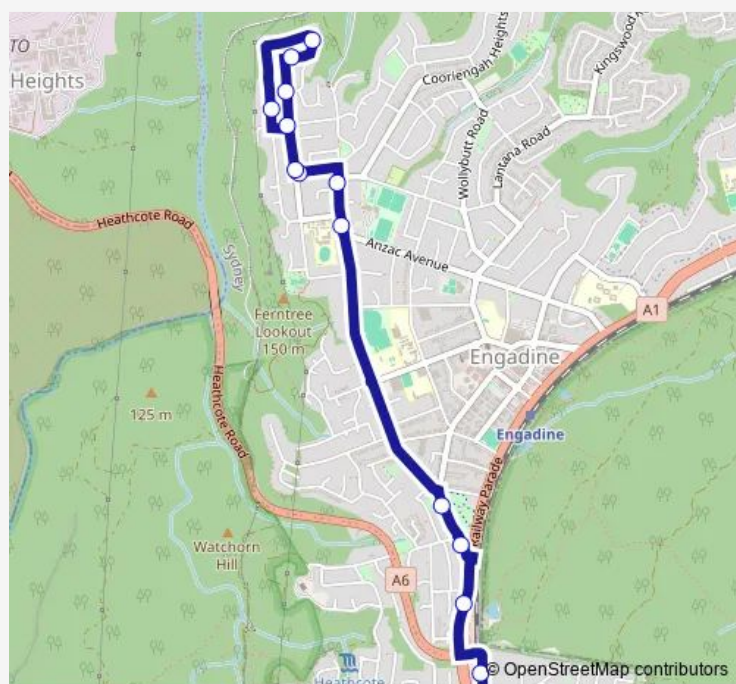

School Bus S058 Heathcote HS to Wollybutt Rd after Achilles Rd, Engadine

[Go to website](#)

**Direction**

Wilson Pde Opp Heathcote High School — Ridge Rd At Havelock Av

14 stops

[Open route schedule](#)

Wilson Pde Opp Heathcote High School

Wilson Pde Before Princes Hwy

Princes Hwy Before Numantia Rd

Old Princes Hwy Before Stephen Rd

Old Princes Hwy Before Woronora Rd

Engadine West Public School, Woronora Rd

Woronora Rd At Diosma Pl

Havelock Av At Ridge Rd

Ridge Rd Opp Sabugal Rd

Ridge Rd Opp Orion St

Andromeda Cres At Ridge Rd

Andromeda Cres Opp Orion St

Sierra Rd Opp Canyon Pl

Ridge Rd At Havelock Av

Route schedule

Wilson Pde Opp Heathcote High School — Ridge Rd At Havelock Av

Monday	15:07
Tuesday	15:07
Wednesday	15:07
Thursday	15:07
Friday	15:07
Saturday	—
Sunday	—

Route info

Direction: Wilson Pde Opp Heathcote High School

Stops: 14

Trip Duration: 0 hour 18 min

S058 — Heathcote HS to Wollybutt Rd after Achilles Rd, Engadine **BusMaps**