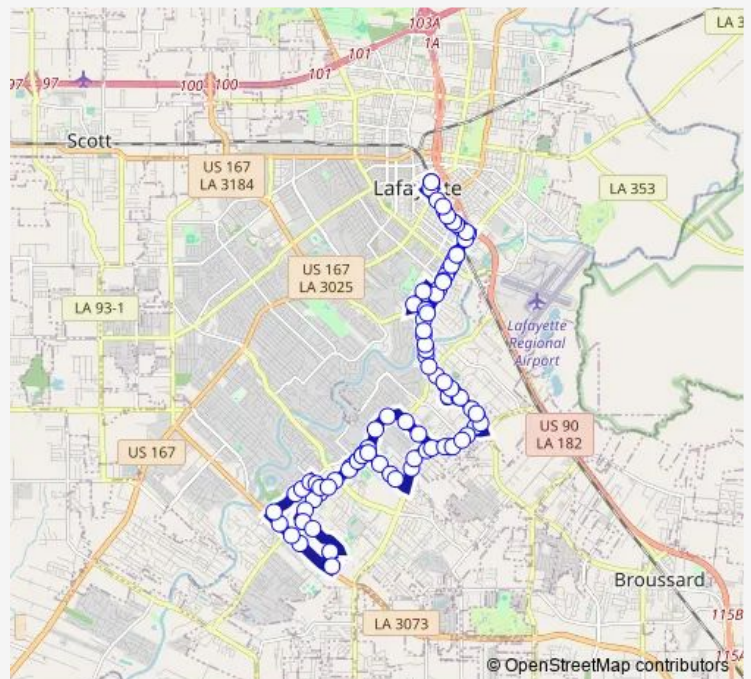

Bus 070 - Pinhook Rd

[Go to website](#)

Direction
Terminal — Terminal

90 stops

[Open route schedule](#)

- Terminal
- Lee Avenue & East Cypress Street
- Garfield Street & Gordon Street
- Garfield Street & Walton Street
- Vermilion Street & Taft Street (Outbound)
- Vermilion Street & Forrest Street
- Vermilion Street & Pinhook Road
- Pinhook Road & Refinery Street
- Pinhook Road & General Mouton Avenue (Outbound)
- Pinhook Road & University Avenue (Outbound)
- Pinhook Road & Tulane Avenue
- Pinhook Road & Auburn Avenue
- Pinhook Road & St. Mary Blvd
- Pinhook Road & Oil Center Drive
- Pinhook Road & Travis Street
- Coolidge Street & Audubon Blvd
- Lafayette General Medical Center (2)
- South College & Pinhook
- Pinhook Road & Bendel Road
- Pinhook Road & Doubletree by Hilton (Inbound)
- Pinhook Road & Enterprise

Route schedule

Terminal — Terminal

Monday	05:45-16:45
Tuesday	05:45-16:45
Wednesday	05:45-16:45
Thursday	05:45-16:45
Friday	05:45-16:45
Saturday	—
Sunday	—

Route info

Direction: Terminal

Stops: 90

Trip Duration: 0 hour 54 min

070 - Pinhook Rd

Pinhook Road & Poupart Bakery

Pinhook Road at Pinhook Tower

Pinhook Road & Corporate Blvd

Corporate at Social Security Office

Pinhook Road & Energy Pkwy (Outbound)

Pinhook Road & Production Drive

Pinhook Road & Walmart

Aymar at Walmart

Verot School Road & Post Office

Verot School Road & Earl's Grocery (Outbound)

Beadle Road & Cypress Shadows Apartments

Beadle Road & Brandywine

Kaliste Saloom Road & Sir Libbon Plaza