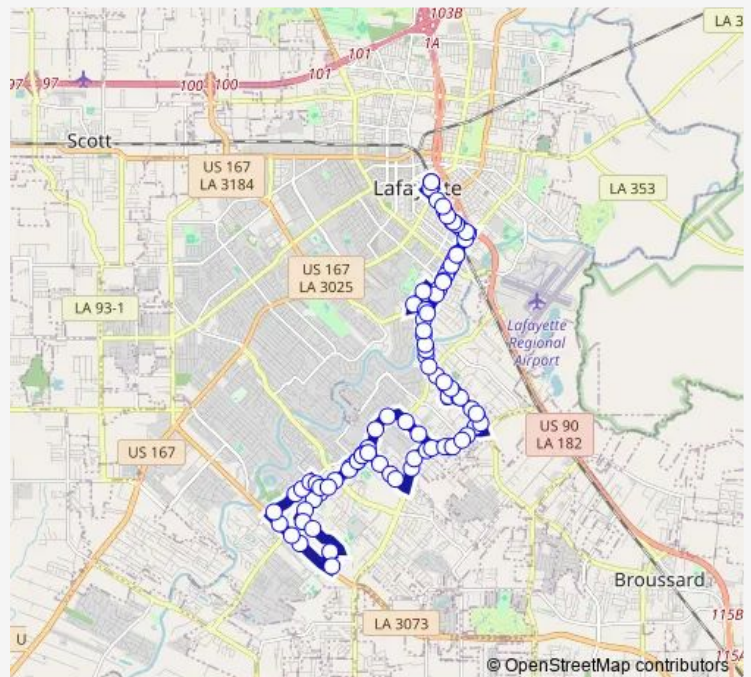

Bus 070 - Pinhook Rd

[Go to website](#)

Direction
Terminal — Terminal

90 stops

[Open route schedule](#)

- Terminal
- Lee Avenue & East Cypress Street
- Garfield Street & Gordon Street
- Garfield Street & Walton Street
- Vermilion Street & Taft Street (Outbound)
- Vermilion Street & Forrest Street
- Vermilion Street & Pinhook Road
- Pinhook Road & Refinery Street
- Pinhook Road & General Mouton Avenue (Outbound)
- Pinhook Road & University Avenue (Outbound)
- Pinhook Road & Tulane Avenue
- Pinhook Road & Auburn Avenue
- Pinhook Road & St. Mary Blvd
- Pinhook Road & Oil Center Drive
- Pinhook Road & Travis Street
- Coolidge Street & Audubon Blvd
- Lafayette General Medical Center (2)
- South College & Pinhook
- Pinhook Road & Bendel Road
- Pinhook Road & Doubletree by Hilton (Inbound)
- Pinhook Road & Enterprise

Route schedule

Terminal — Terminal

Monday	05:45-16:45
Tuesday	05:45-16:45
Wednesday	05:45-16:45
Thursday	05:45-16:45
Friday	05:45-16:45
Saturday	—
Sunday	—

Route info

Direction: Terminal

Stops: 90

Trip Duration: 0 hour 54 min

070 - Pinhook Rd

Pinhook Road & Poupart Bakery

Pinhook Road at Pinhook Tower

Pinhook Road & Corporate Blvd

Corporate at Social Security Office

Pinhook Road & Energy Pkwy (Outbound)

Pinhook Road & Production Drive

Pinhook Road & Walmart

Aymar at Walmart

Verot School Road & Post Office

Verot School Road & Earl's Grocery (Outbound)

Beadle Road & Cypress Shadows Apartments

Beadle Road & Brandywine

Kaliste Saloom Road & Sir Libbon Plaza