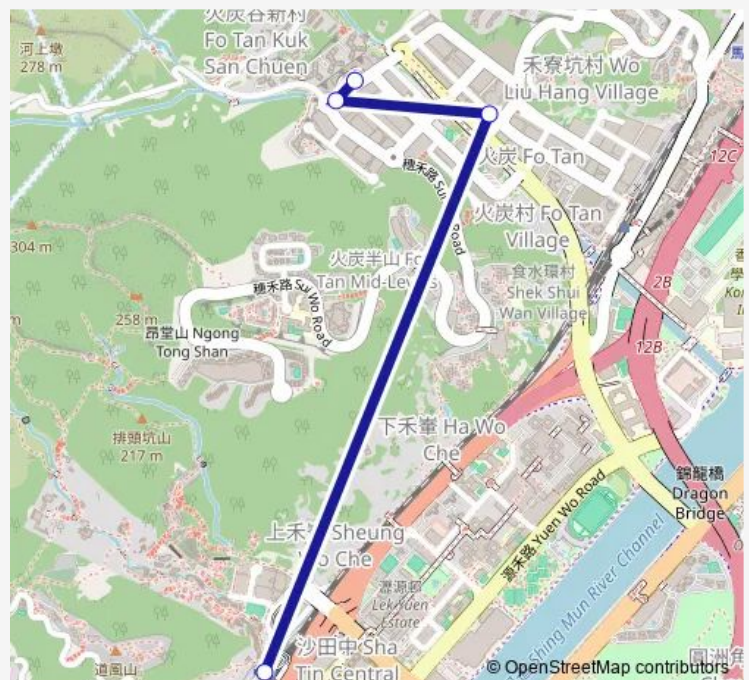

4 stops

[Open route schedule](#)

SHATIN STATION

AU PUI WAN STREET, OUTSIDE HAIRBEST INDUSTRIAL BUILDING

KWEI TEI STREET, OUTSIDE WAH SANG INDUSTRIAL BUILDING

FO TAN CHUN YEUNG ESTATE PUBLIC TRANSPORT LAY-BYS|KWEI TEI STREET, NEAR CHUN YEUNG SHOPPING CENTRE, CHUN YEUNG ESTATE

Route schedule

SHATIN STATION — FO TAN CHUN YEUNG ESTATE PUBLIC TRANSPORT LAY-BYS|KWEI TEI STREET, NEAR CHUN YEUNG SHOPPING CENTRE, CHUN YEUNG ESTATE

Monday	07:45-18:42
Tuesday	07:45-18:42
Wednesday	07:45-18:42
Thursday	07:45-18:42
Friday	07:45-18:42
Saturday	07:45-13:42
Sunday	—

Route info

Direction: SHATIN STATION

Stops: 4

Trip Duration: 0 hour 5 min

Direction

FO TAN CHUN YEUNG ESTATE PUBLIC TRANSPORT LAY-BYSJKWEI TEI STREET, NEAR CHUN YEUNG SHOPPING CENTRE, CHUN YEUNG ESTATE — SHATIN STATION

3 stops

[Open route schedule](#)

FO TAN CHUN YEUNG ESTATE PUBLIC TRANSPORT LAY-BYSJKWEI TEI STREET, NEAR CHUN YEUNG SHOPPING CENTRE, CHUN YEUNG ESTATE

AU PUI WAN STREET, NEAR KIN HO INDUSTRIAL BUILDING BLOCK 2|AU PUI WAN STREET, OUTSIDE KINHO INDUSTRIAL BUILDING