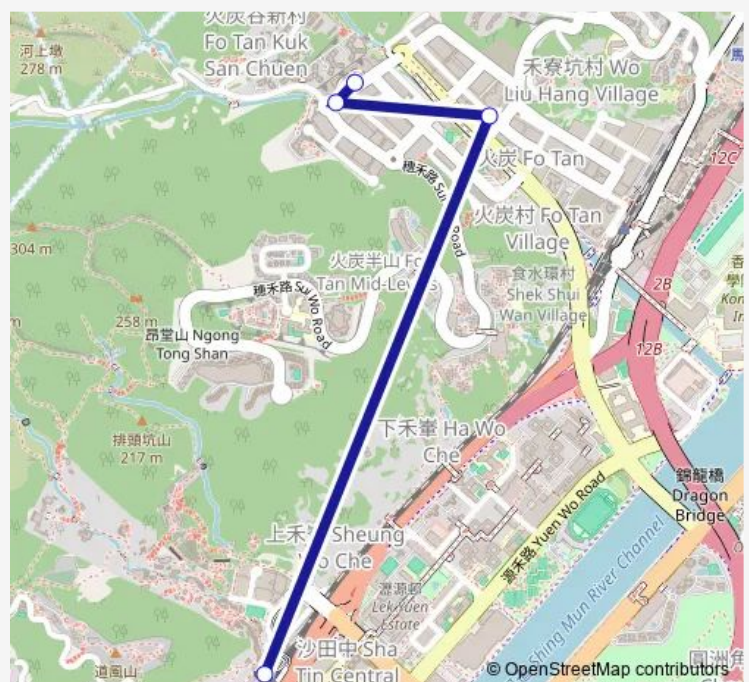

4 stops

[Open route schedule](#)

Shatin Station

AU PUI WAN Street, Outside Hairbest Industrial Building

Kwei TEI Street, Outside WAH Sang Industrial Building

FO TAN Chun Yeung Estate Public Transport LAY-Bys|Kwei TEI Street, Near Chun Yeung Shopping Centre, Chun Yeung Estate

Route schedule

Shatin Station — FO TAN Chun Yeung Estate Public Transport LAY-Bys|Kwei TEI Street, Near Chun Yeung Shopping Centre, Chun Yeung Estate

Monday	07:45-18:42
Tuesday	07:45-18:42
Wednesday	07:45-18:42
Thursday	07:45-18:42
Friday	07:45-18:42
Saturday	07:45-13:42
Sunday	—

Route info

Direction: Shatin Station

Stops: 4

Trip Duration: 0 hour 5 min

Direction

FO TAN Chun Yeung Estate Public Transport
LAY-Bys|Kwei TEI Street, Near Chun Yeung Shopping
Centre, Chun Yeung Estate — Shatin Station

3 stops

[Open route schedule](#)

FO TAN Chun Yeung Estate Public Transport
LAY-Bys|Kwei TEI Street, Near Chun Yeung Shopping
Centre, Chun Yeung Estate

AU PUI WAN Street, Near KIN HO Industrial Building Block
2|Au PUI WAN Street, Outside Kinho Industrial Building