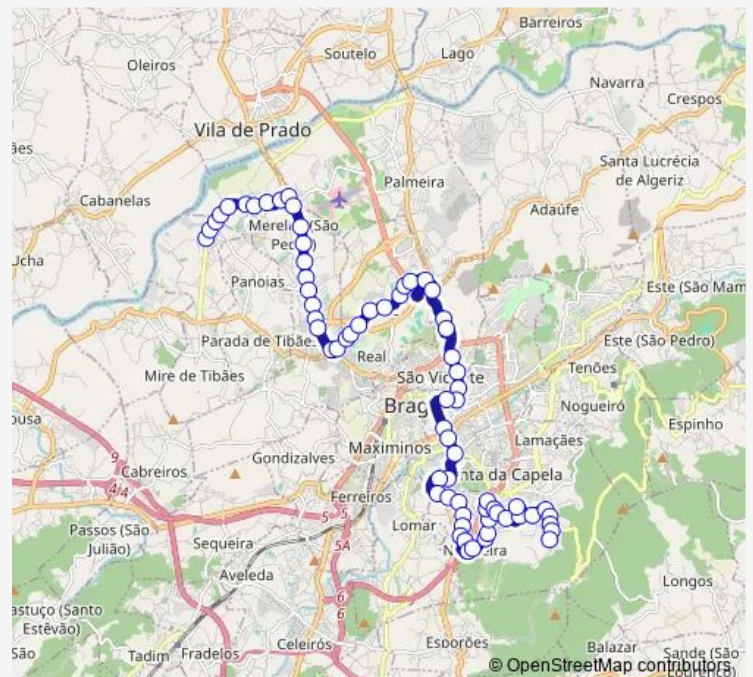

### Route schedule

Ruães (Mire Tibães-Verdes) — Nogueira (Barral Iv)

Monday —

Tuesday —

Wednesday —

Thursday —

Friday 07:00-19:25

Saturday —

### Route info

Direction: Ruães (Mire Tibães-Verdes)

Stops: 68

Trip Duration: 1 hour 0 min

■ 009 — Ruães - Nogueira (Barral)

Recta Feital III (P Industrial)

Recta Feital li

Recta Feital I