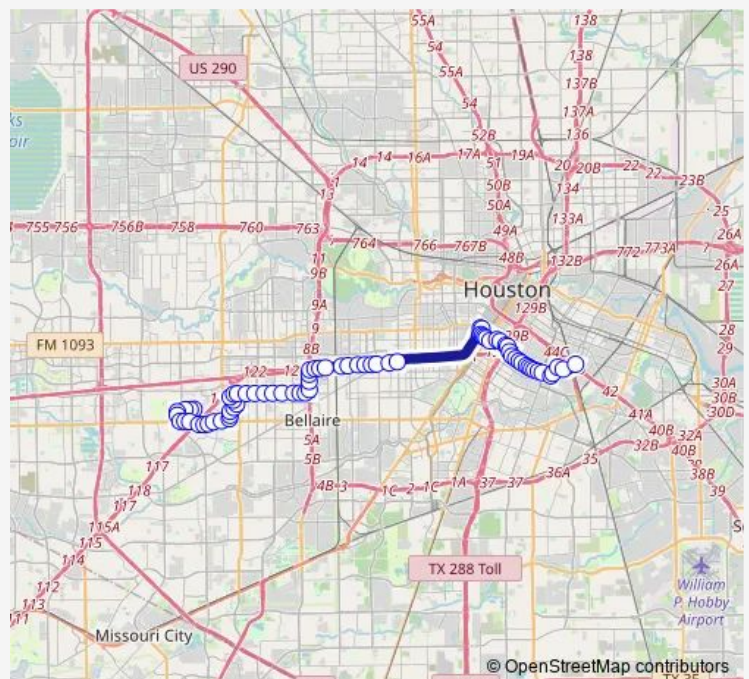

Bellaire Blvd @ Tarnef Dr

Rookin St @ Bellaire Blvd

Rookin St @ De Moss Dr

Rookin St @ Hornwood Dr

High Star Dr @ Rookin St Mb

Hillcroft Ave @ Westward St

Hillcroft Ave @ Sands Point Dr

Hillcroft Ave @ Gulfton Dr

Saturday 05:15-23:15

Sunday 05:15-23:15

Route info

Direction: Bonhomme Rd @ Clarewood Dr

Stops: 72

Trip Duration: 0 hour 55 min

Gulfton Dr @ Westward St

Gulfton Dr @ Rampart St

Gulfton Dr @ Renwick Dr

Gulfton Dr @ Alder Dr

Gulfton Dr @ Chimney Rock Rd

Gulfton Dr @ Royalton St

Fournace Pl @ S Rice Ave

Fournace Pl @ Anderson St

Fournace Pl @ W Loop S

W Loop S @ Oakdale Dr

W Loop S @ Glenmont Dr

W Loop S @ Loop Central Dr

W Loop S @ Westpark Dr

Westpark Dr @ W Loop S Mb

Westpark Dr @ Loop Central Dr

Westpark Dr @ Newcastle Dr

Westpark Dr @ Newcastle Dr Mb

Westpark Dr @ Wesleyan St