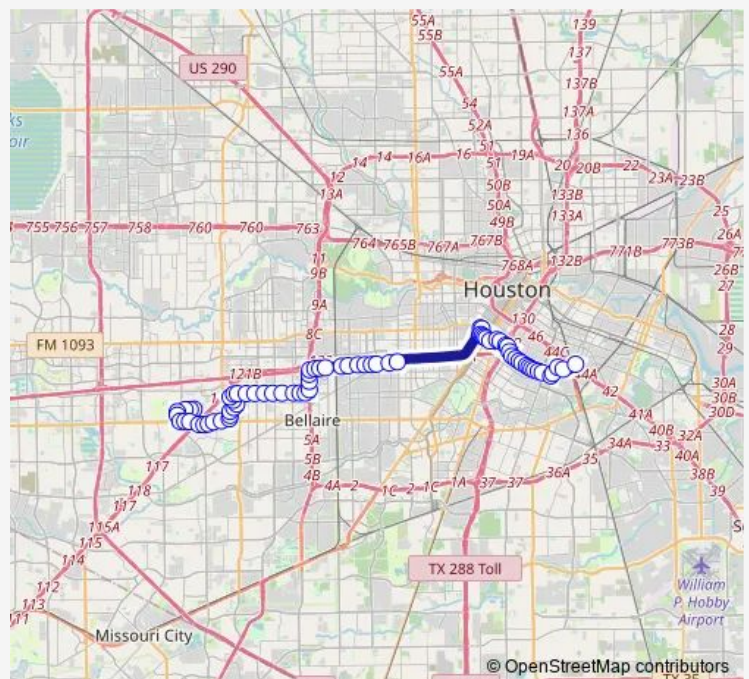

Bellaire Blvd @ Tarnef Dr

Rookin St @ Bellaire Blvd

Rookin St @ De Moss Dr

Rookin St @ Hornwood Dr

High Star Dr @ Rookin St Mb

Hillcroft Ave @ Westward St

Hillcroft Ave @ Sands Point Dr

Hillcroft Ave @ Gulfton Dr

Gulfton Dr @ Hooton Dr

### Route schedule

Bonhomme Rd @ Clarewood Dr — Eastwood Transit Center

Monday 05:00-23:00

Tuesday 05:00-23:00

Wednesday 05:00-23:00

Thursday 05:00-23:00

Friday 05:00-23:00

Saturday 05:15-23:15

### Route info

Direction: Bonhomme Rd @ Clarewood Dr

Stops: 72

Trip Duration: 1 hour 8 min

Gulfton Dr @ Westward St

Gulfton Dr @ Rampart St

Gulfton Dr @ Renwick Dr

Gulfton Dr @ Alder Dr