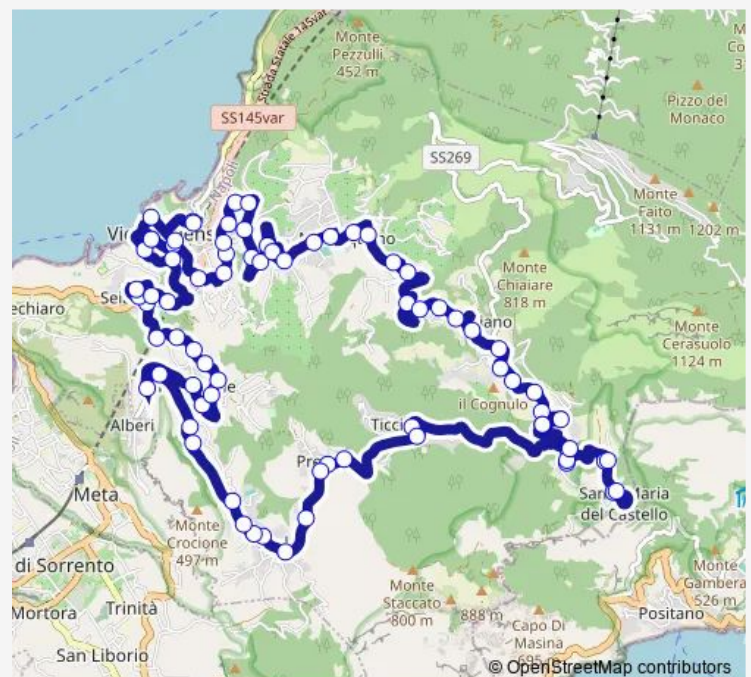

Via R.Bosco C.Sportivo

Via R.Bosco 308

Via R.Bosco Pza S.Giov Massa

Route schedule

Vico Equense - Circum — Via Patierno , 10 Caseificio

Monday 06:20-07:30

Tuesday 06:20-07:30

Wednesday 06:20-10:50

Thursday 06:20-10:50

Friday 06:20-10:50

Saturday 06:20-07:30

Sunday 09:20-10:50

Route info

Direction: Vico Equense - Circum

Stops: 26

Trip Duration: 0 hour 25 min

28 stops

[Open route schedule](#)

Montechiaro Capolinea

via Porta 25

via Porta 13

S.S.145 Bivio M.Chiaro

SS 145 , 63/78

Meta SS 145 Cso Ital 232