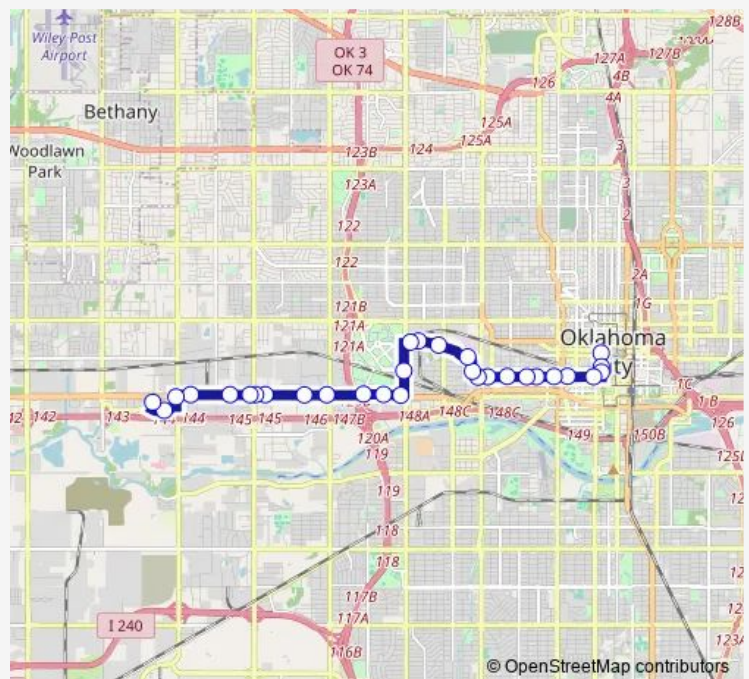

W Main ST @ N Kentucky Ave

W Main ST @ Brauer

W Main ST @ N Klein Ave

Main ST @ Western Ave

Route schedule

S Greenfield Center DR @ W Reno Ave — Transit Center BAY B

Monday 06:04-18:34

Tuesday 06:04-18:34

Wednesday 06:04-18:34

Thursday 06:04-18:34

Friday 06:04-18:34

Saturday 06:04-17:04

Sunday 06:04-17:04

Route info

Direction: S Greenfield Center DR @ W Reno Ave

Stops: 25

Trip Duration: 0 hour 26 min

009 — W Reno Crosstown

W Main ST @ N Shartel Ave

Walker AVE @ Main St

N Walker AVE @ Couch Dr

Transit Center BAY B

Direction

Transit Center BAY B — S Greenfield Center DR @ W Reno Ave

Thursday 06:05-19:05

Friday 06:05-19:05

Saturday 06:35-17:35

Sunday 06:35-17:35

Route info

Direction: Transit Center BAY B

Stops: 30

Trip Duration: 0 hour 29 min