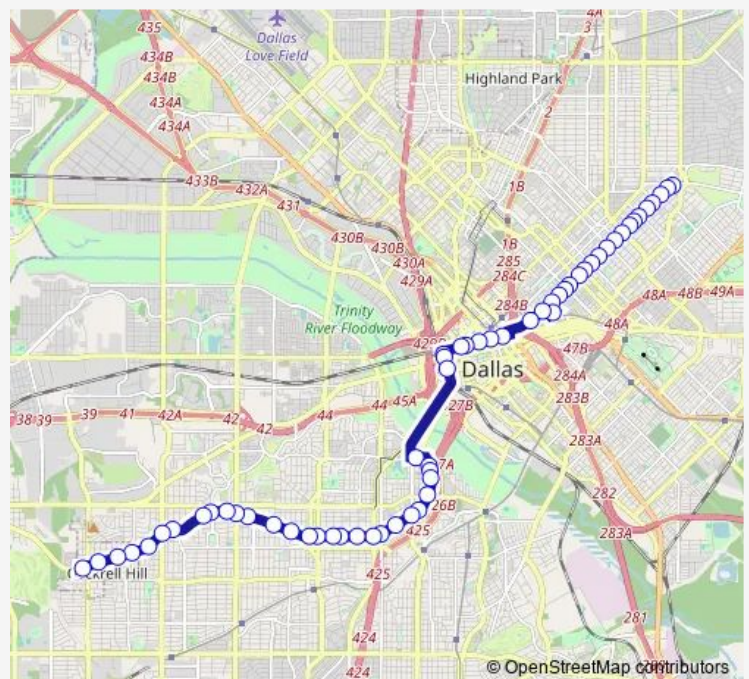

Thursday 04:00-24:00

Friday 04:00-24:00

Saturday 04:00-24:00

Sunday 04:00-24:00

Route info

Direction: Paulus @ Gaston - N - Ns

Stops: 59

Trip Duration: 0 hour 51 min