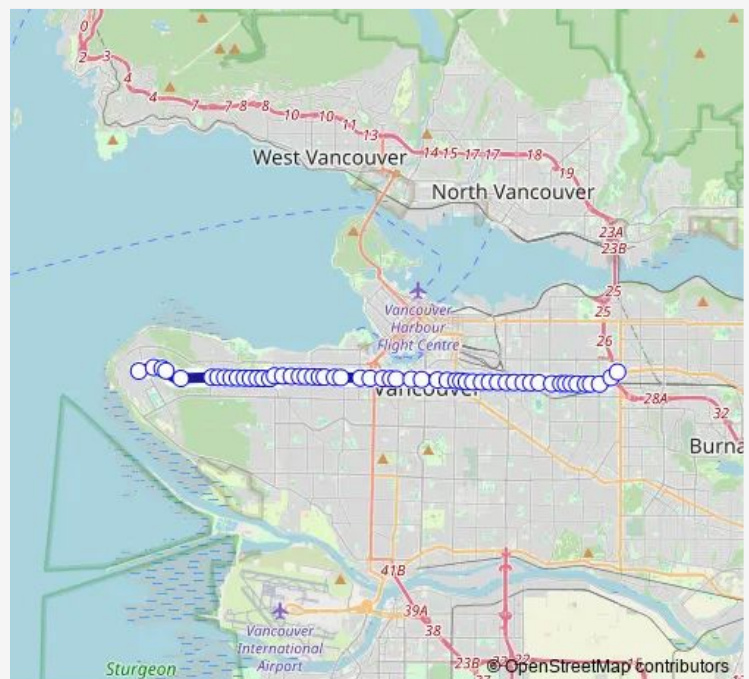

Commercial-Broadway Station @ Bay 4

Westbound E Broadway @ Woodland Dr

Westbound E Broadway @ Mclean Dr

Westbound E Broadway @ Clark Dr

Westbound E Broadway @ Glen Dr

Westbound E Broadway @ Windsor St

Westbound E Broadway @ Prince Albert St

Route schedule

Lougheed Hwy @ Boundary Loop — Westbound W 10 Ave @ Fir St

Monday	07:01-02:24 ⁺¹
Tuesday	07:01-02:24 ⁺¹
Wednesday	07:01-02:24 ⁺¹
Thursday	07:01-02:24 ⁺¹
Friday	07:01-02:24 ⁺¹
Saturday	18:29-02:24 ⁺¹
Sunday	18:05-02:21 ⁺¹

Route info

Direction: Lougheed Hwy @ Boundary Loop

Stops: 34

Trip Duration: 0 hour 37 min

Westbound E Broadway @ Fraser St

Westbound E Broadway @ St. George St

Westbound E Broadway @ Prince Edward St

Westbound E Broadway @ Scotia St

Westbound W Broadway @ Ontario St

Westbound W Broadway @ Columbia St

Westbound W Broadway @ Ash St

Westbound W Broadway @ Heather St

Westbound W Broadway @ Willow St

Westbound W Broadway @ Spruce St

Westbound W Broadway @ Alder St