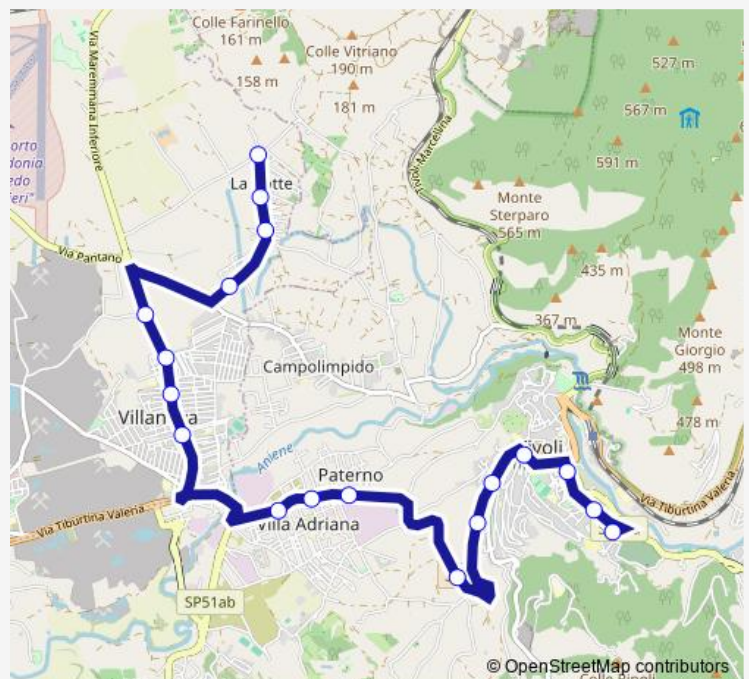

Direction

Guidonia | Piazza Colle Grato # f11872 — Tivoli | Largo Saragat Ist. L.Spallanzani # f00005

18 stops

[Open route schedule](#)

- Guidonia | Piazza Colle Grato # f11872
- Guidonia | La Botte # f11871
- Guidonia | Via Colle Nocello Via Colli # f11873
- Guidonia | Via Colli Via Campolimpido # f11874
- Guidonia | Via Maremmana Via Campanella # f12245
- Guidonia | Via Maremmana Via Saffi # f12151
- Guidonia | Via Maremmana Via Cattaneo # f12243
- Guidonia | Via Maremmana (Villanova) # f11880
- Tivoli | Via Tiburtina Via Serena # f11895
- Tivoli | Via Tiburtina Via Adriano # f11896
- Tivoli | Via Tiburtina (Villa Adriana) # f11897
- Tivoli | Via Tiburtina Via S. Vittorino # f11907
- Tivoli | Via Tiburtina (G. d. Finanza) # f11908
- Tivoli | Via Tiburtina Viale Arnaldi # f11909
- Tivoli | Piazzale Nazioni Unite # f8977
- Tivoli | Via Empolitana (Ospedale) # f11834
- Tivoli | Via Empolitana Via Toti # f11835
- Tivoli | Largo Saragat Ist. L.Spallanzani # f00005

Route schedule

Guidonia | Piazza Colle Grato # f11872 — Tivoli | Largo Saragat Ist. L.Spallanzani # f00005

| | |
|-----------|-------|
| Monday | 07:10 |
| Tuesday | 07:10 |
| Wednesday | 07:10 |
| Thursday | 07:10 |
| Friday | 07:10 |
| Saturday | 07:20 |
| Sunday | — |

Route info

Direction: Guidonia | Piazza Colle Grato # f11872

Stops: 18

Trip Duration: 0 hour 30 min

Tv039d — La Botte - Tivoli # Tv039d

Tv039d Bus time schedules and route maps are available in an offline PDF at busmaps.com. Use the busmaps.com website to see live bus times, train schedule or subway schedule, and step-by-step directions for all public transit in Tivoli

The schedule is provided in the local timezone. Times with "(+1)" indicate departures on the next day.

PDF file created on 2025-04-15

2024 BusMaps.com - All Rights Reserved