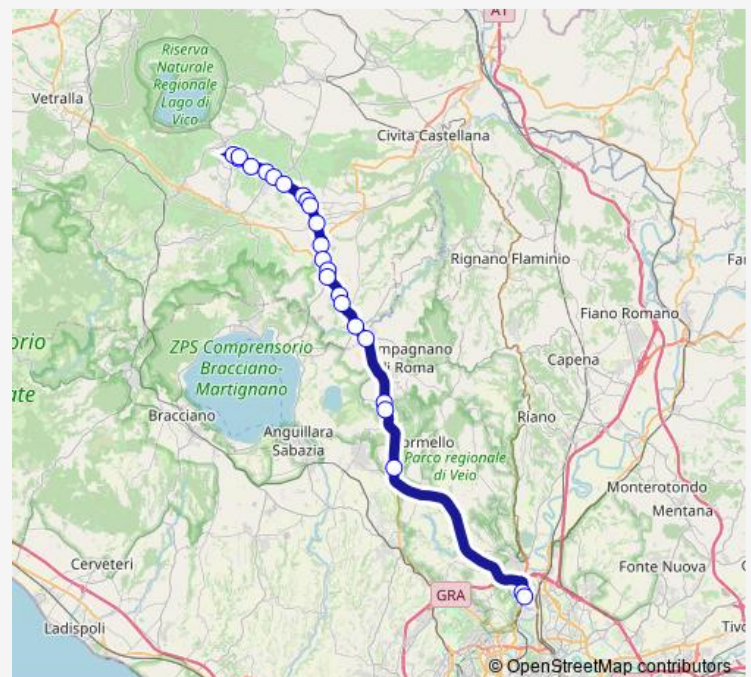

Campagnano | Via Cassia Via Sacrofanese # f1603

Campagnano | Via Cassia (Poggio Ellera) # f1606

Route schedule

Ronciglione | Deposito # f2547 — Roma | Saxa Rubra (Arrivi) # f1494

Monday	12:05-16:05
Tuesday	12:05-16:05
Wednesday	12:05-16:05
Thursday	12:05-16:05
Friday	12:05-16:05
Saturday	12:05
Sunday	—

Route info

Direction: Ronciglione | Deposito # f2547

Stops: 24

Trip Duration: 0 hour 50 min

Campagnano | Via Cassia Str. Campana # f1607

Formello | Via Cassia (Le Rughe) # f1610

Roma | Via Quarto Peperino Via Flaminia # f1493