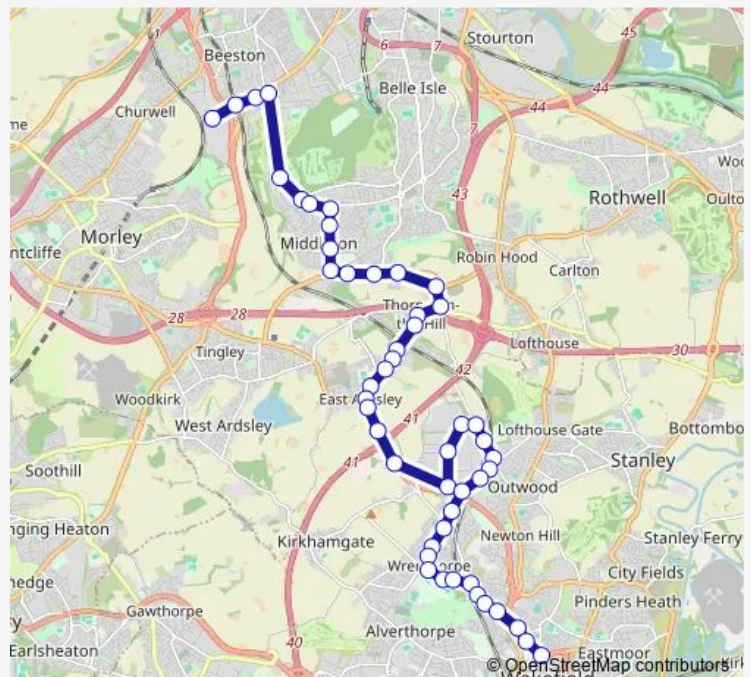

Middleton Lane Towcester Ave

Middleton Lane Winthorpe Ave

Middleton Ln Thorpe Lower Lane

Lingwell Gate Lane Dolphin Ln

Gascoigne Rd Station Lane

Stanhope Road

Fall Ln Mary Street

Fall Lane Queen St

### Route schedule

White Rose Ctr — Bus Station stand 24

Monday 06:55-19:05

Tuesday 06:55-19:05

Wednesday 06:55-19:05

Thursday 06:55-19:05

Friday 06:55-19:05

Saturday 07:25-19:05

### Route info

Direction: White Rose Ctr

Stops: 49

Trip Duration: 0 hour 50 min

118 — White Rose Centre - Wakefield

Main Street

Main St Thorpe Road

Bay Horse Royston Hill