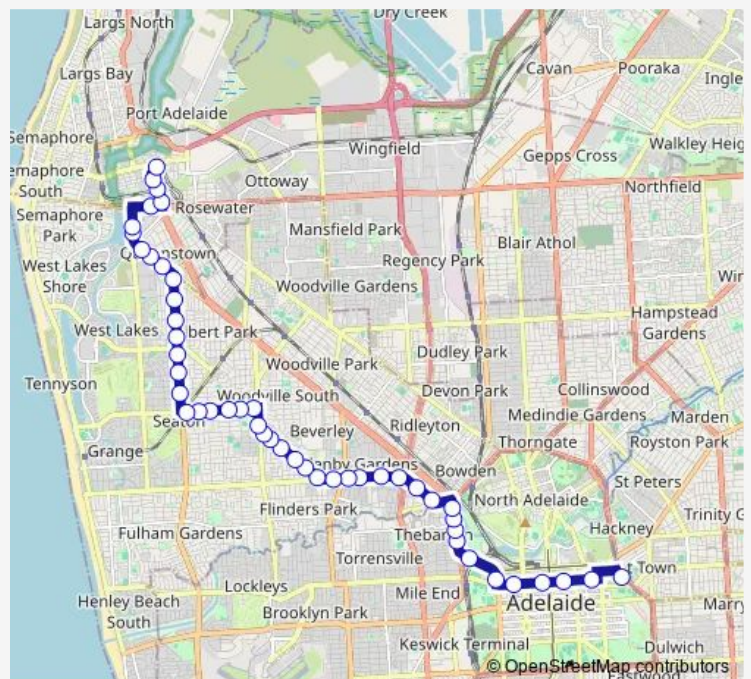

Stop 3 Port Rd - West side

Stop 4 Port Rd - West side

Stop 5 Port Rd - West side

Stop 6 Manton St - South side

Stop 7 Manton St - South side

Stop 12 Grange Rd - South side

Stop 13 Grange Rd - South side

Stop 14 Grange Rd - South side

Stop 15 Grange Rd - South side

Stop 16 Grange Rd - South side

Stop 18 Crittenden Rd - South West side

Stop 19 Crittenden Rd - South West side

Stop 20 Crittenden Rd - South West side

Route schedule

Stop X1 Dequetteville Tce - South West side — Zone B
Port Dock Interchange

Monday 06:25-23:13

Tuesday 06:25-23:13

Wednesday 06:25-23:13

Thursday 06:25-23:13

Friday 06:25-23:13

Saturday 07:36-23:00

Sunday 08:35-23:00

Route info

Direction: Stop X1 Dequetteville Tce - South West side

Stops: 48

Trip Duration: 0 hour 45 min

118 — Port Adelaide Interchange to City

Stop 21 Crittenden Rd - South West side

Stop 22 Crittenden Rd - South West side