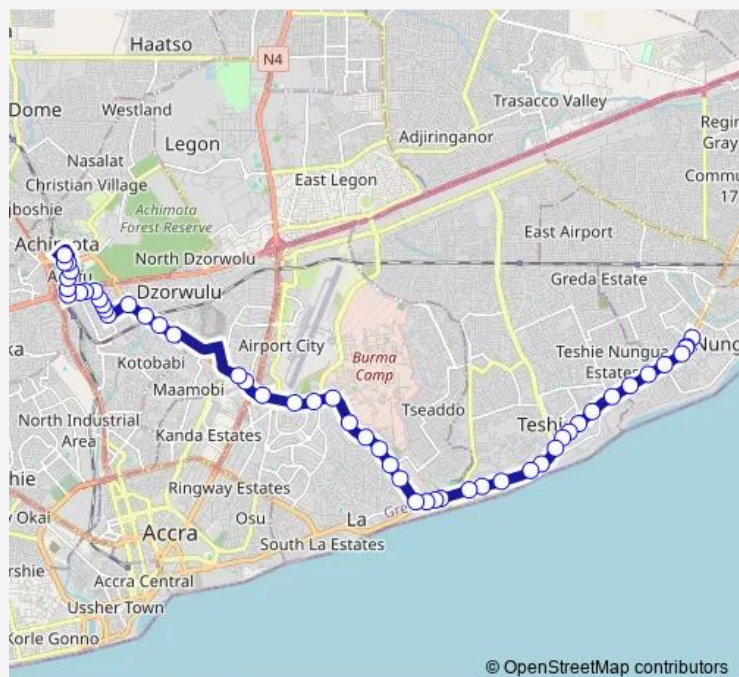

Thursday 06:00

Friday 06:00

Saturday 06:00

Sunday 06:00

Route info

Direction: Nungua

Stops: 51

Trip Duration: 1 hour 36 min

© OpenStreetMap contributors

118 — Teshie-Nungua ↔ Achimota

T-Junction Curve

Trade Fair

Kpogas

Palm Wine

Villas

Soul Clinic