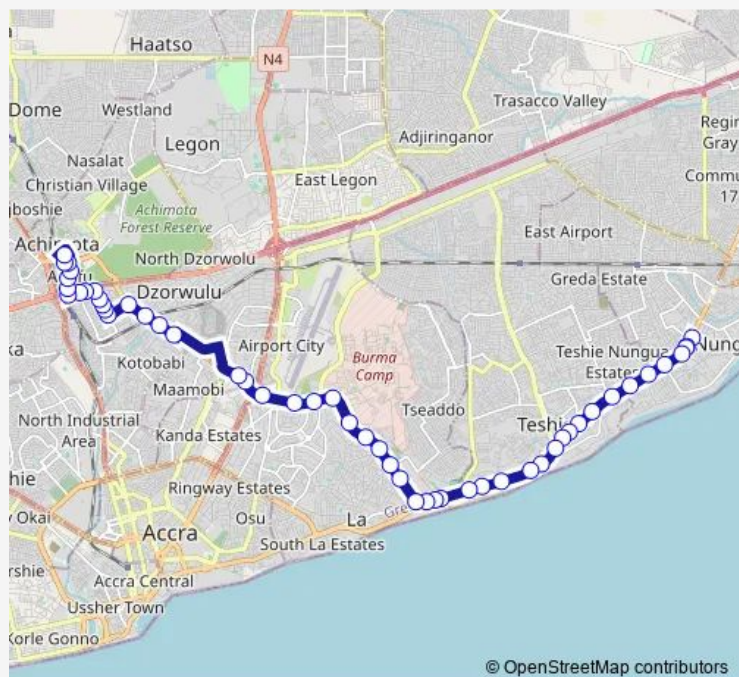

Thursday 06:00

Friday 06:00

Saturday 06:00

Sunday 06:00

Route info

Direction: Nungua

Stops: 51

Trip Duration: 1 hour 36 min

118 — Teshie-Nungua ↔ Achimota

T-Junction Curve

Trade Fair

Kpogas

Palm Wine

Villas

Soul Clinic

Congo Junction

Thursday 06:00

Friday 06:00

Saturday 06:00

Sunday 06:00

Route info

Direction: Achimota New Station

Stops: 42

Trip Duration: 1 hour 36 min