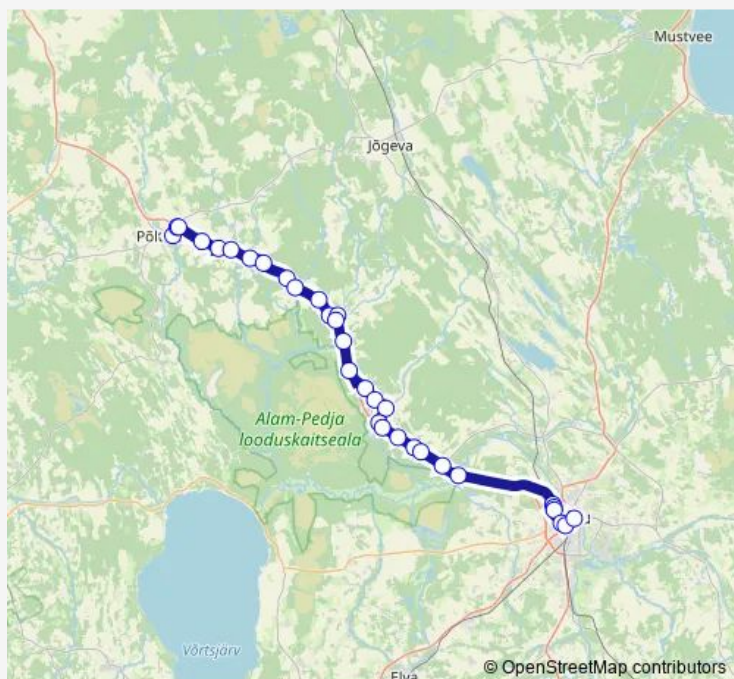

Laeva metškonna

Route schedule

Põltsamaa — Tartu bussijaam

Monday	17:50
Tuesday	17:50
Wednesday	17:50
Thursday	17:50
Friday	17:50
Saturday	17:50
Sunday	17:50

Route info

Direction: Põltsamaa

Stops: 32

Trip Duration: 1 hour 5 min