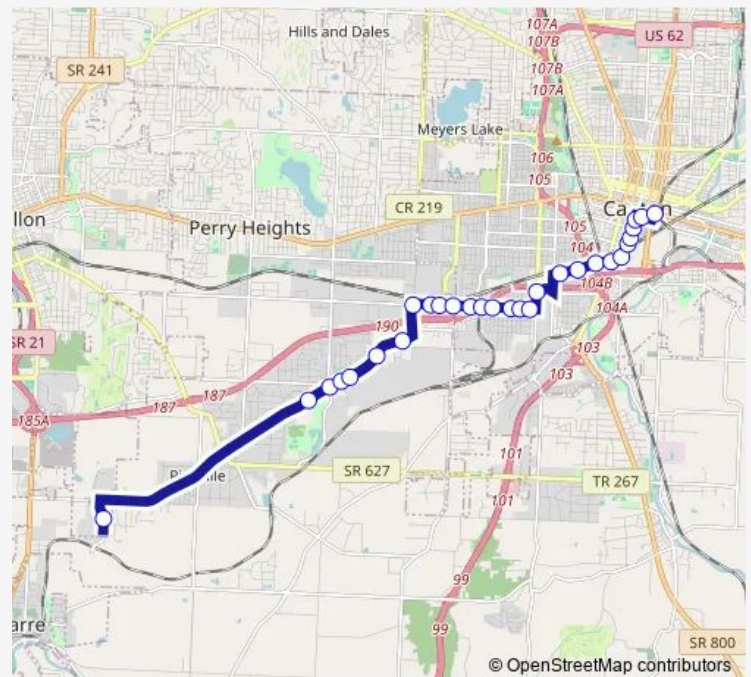

17th ST AND Gambrinus AVE Sw

17th ST AND Roslyn AVE Sw

17th ST AND Ivydale AVE Sw

17th ST AND Wertz AVE Sw

17th ST AND Clarendon AVE Sw

17th ST AND Alden AVE Sw

17th ST AND Bryan AVE Sw

Harrison AVE AND 15th ST Sw

Navarre RD AND Garfield AVE Sw

Navarre RD AND Henry AVE Sw

Navarre RD AND Marion AVE Sw

Route schedule

Sterilite Inc — Cornerstone Transit Center

Monday 06:13-21:13

Tuesday 06:13-21:13

Wednesday 06:13-21:13

Thursday 06:13-21:13

Friday 06:13-21:13

Saturday 06:13-21:13

Sunday —

Route info

Direction: Sterilite Inc

Stops: 29

Trip Duration: 0 hour 27 min

Cornerstone Transit Center

Direction

Cornerstone Transit Center — Sterilite Inc

33 stops

[Open route schedule](#)

Cornerstone Transit Center

Market AVE S AND 5TH St

Market AVE S AND 7TH St