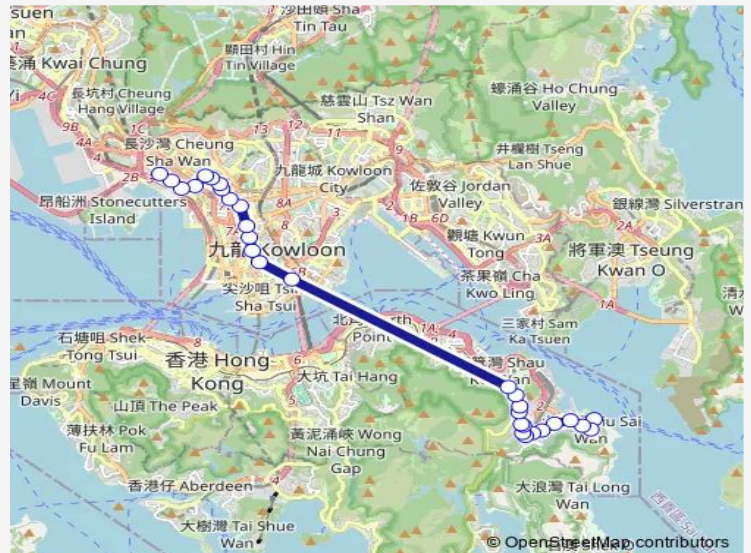

[Ctb] Fung Hing House Hing WAH Estate, WAN Tsui Road[[Kmb+Ctb] Fung Hing House Hing WAH Estate/
Fung Hing House Hing WAH Estate, WAN Tsui Road

Route schedule

[Ctb] SIU SAI WAN (Island Resort)[[Kmb+Ctb] Island Resort BUS Terminus/
Siu SAI WAN (Island Resort) — [Kmb+Ctb] Cheung SHA WAN (Sham Mong Road) BUS Terminus/
Cheung SHA WAN (Sham Mong Road)][[Kmb] Cheung SHA WAN (Sham Mong Road) BUS Terminus

Monday	06:02-22:52
Tuesday	06:02-22:52
Wednesday	06:02-22:52
Thursday	06:02-22:52
Friday	06:02-22:52
Saturday	06:02-23:44
Sunday	06:05-23:40

Route info

Direction: [Ctb] SIU SAI WAN (Island Resort)[[Kmb+Ctb] Island Resort BUS Terminus/
Siu SAI WAN (Island Resort)

Stops: 30

Trip Duration: 1 hour 8 min

118 — Cheung SHA WAN (Sham Mong Road) - SIU SAI WAN (Island Resort) **BusMaps**

[Ctb] YU Hing House Hing WAH Estate, Chai WAN Road[[Kmb+Ctb] YU Hing House Hing WAH Estate/
Yu Hing House Hing WAH Estate, Chai WAN Road[[Kmb] YU Hing House Hing WAH Estate