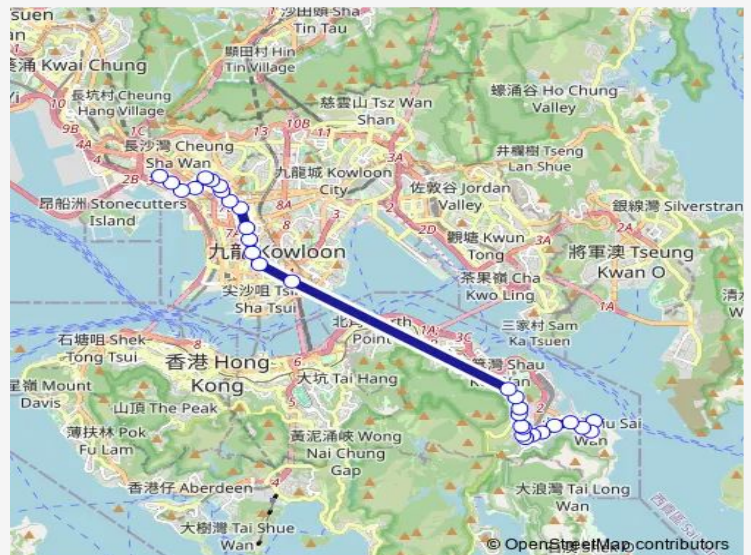

[Ctb] Fung Hing House Hing WAH Estate, WAN Tsui Road[[Kmb+Ctb] Fung Hing House Hing WAH Estate/
Fung Hing House Hing WAH Estate, WAN Tsui Road

Route schedule

[Ctb] SIU SAI WAN (Island Resort)[[Kmb+Ctb] Island Resort BUS Terminus/
Siu SAI WAN (Island Resort) — [Kmb+Ctb] Cheung SHA WAN (Sham Mong Road) BUS Terminus/
Cheung SHA WAN (Sham Mong Road)][[Kmb] Cheung SHA WAN (Sham Mong Road) BUS Terminus

Monday	06:02-22:52
Tuesday	06:02-22:52
Wednesday	06:02-22:52
Thursday	06:02-22:52
Friday	06:02-22:52
Saturday	06:02-23:44
Sunday	06:05-23:40

Route info

Direction: [Ctb] SIU SAI WAN (Island Resort)[[Kmb+Ctb] Island Resort BUS Terminus/
Siu SAI WAN (Island Resort)

Stops: 30

Trip Duration: 1 hour 8 min

118 — Cheung SHA WAN (Sham Mong Road) - SIU SAI WAN (Island Resort) **BusMaps**

[Ctb] YU Hing House Hing WAH Estate, Chai WAN Road[[Kmb+Ctb] YU Hing House Hing WAH Estate/
Yu Hing House Hing WAH Estate, Chai WAN Road[[Kmb] YU Hing House Hing WAH Estate