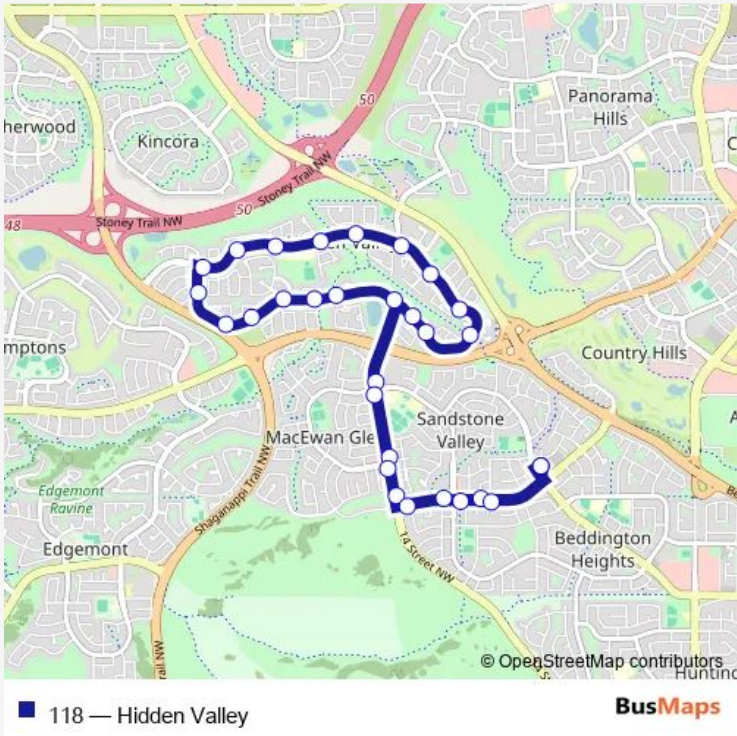

# Bus 118 Hidden Valley

[Go to website](#)

**Direction**  
 Sandstone Terminal — Sandstone Terminal  
 30 stops  
[Open route schedule](#)

- Sandstone Terminal
- WB Berkshire BV @ E. of Sandarac DR Nw
- WB Berkshire BV @ Sandarac DR Nw
- NB 14 ST NW @ Berkshire Bv
- NB 14 ST NW @ Macewan Dr
- NB 14 ST NW @ Sandarac Dr
- WB Hidden Valley DR @ 14 ST Nw
- WB Hidden Valley DR @ Hidden Valley LD Nw
- WB Hidden Valley DR @ Hidden PA Nw
- WB Hidden Valley DR @ Hidden Ranch BV Nw
- WB Hidden Valley DR @ Hidden CL Nw
- WB Hidden Valley DR @ Hidden WY Nw
- NB Hidden Valley DR @ Hidden Hills WY Nw
- EB Hidden Valley DR @ Hidden Hill TC Nw
- EB Hidden Valley DR @ Hidden Ranch TC Nw
- EB Hidden Valley DR @ Hidden Ranch CR Nw
- EB Hidden Valley DR @ Hidden Ridge CL Nw
- EB Hidden Valley DR @ Hidden Spring GR Nw
- EB Hidden Valley DR @ Hidden Valley LI Nw
- SB Hidden Valley DR @ Hidden Valley GV Nw
- EB Hidden Valley DR @ Hidden Valley CR Nw

Route schedule  
 Sandstone Terminal — Sandstone Terminal

Monday	04:55-23:14
Tuesday	04:55-23:14
Wednesday	04:55-23:14
Thursday	04:55-23:14
Friday	04:55-23:14
Saturday	07:19-22:11
Sunday	07:47-22:11

Route info  
 Direction: Sandstone Terminal  
 Stops: 30  
 Trip Duration: 0 hour 26 min

SB Hidden Valley DR @ 200 Hidden Valley PL Nw

NB Hidden Valley DR @ Hidden Vale CR Nw

NB Hidden Valley DR @ 100 Hidden Vale PL Nw

SB 14 ST NW @ Macewan Dr

SB 14 ST NW @ Macewan Dr

EB Berkshire BV @ 14 ST Nw

EB Berkshire BV @ Berkley DR Nw

EB Berkshire BV @ E. of Berkley DR Nw

Sandstone Terminal

118 Bus time schedules and route maps are available in an offline PDF at [busmaps.com](https://busmaps.com). Use the [busmaps.com](https://busmaps.com) website to see live bus times, train schedule or subway schedule, and step-by-step directions for all public transit in Calgary