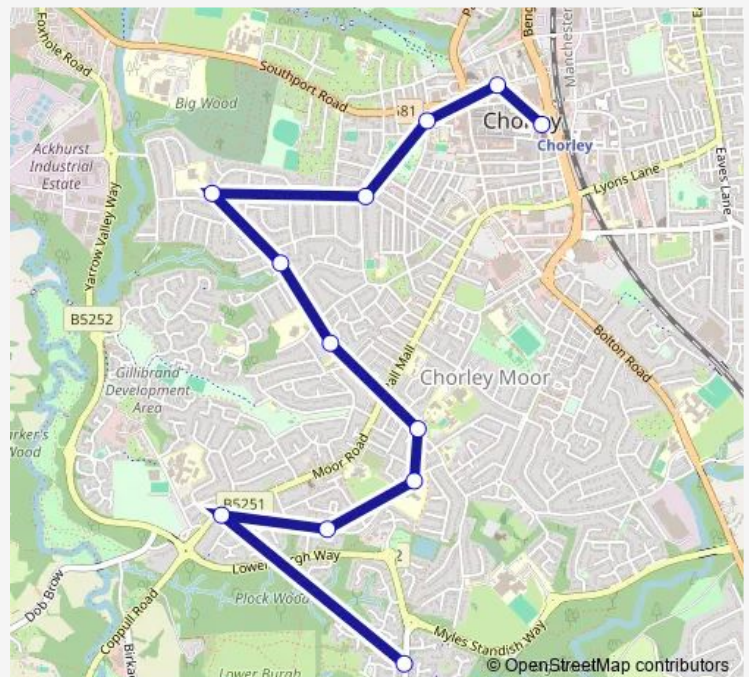

Heathrow Place

Whitworth Drive

Coniston House

Firemans Lane

St Gregorys School

Eaves Green Square

Liptrott Road

Lower Burgh Way

### Route schedule

Bus Station — Lower Burgh Way

Monday 07:35-19:00

Tuesday 07:35-19:00

Wednesday 07:35-19:00

Thursday 07:35-19:00

Friday 07:35-19:00

Saturday 07:45-18:45

### Route info

Direction: Bus Station

Stops: 12

Trip Duration: 0 hour 18 min

118 — Chorley - Lower Burgh

## Direction

Lower Burgh Way — Bus Station

12 stops

[Open route schedule](#)

Lower Burgh Way

Liptrott Road

Eaves Green Square

St Gregorys School