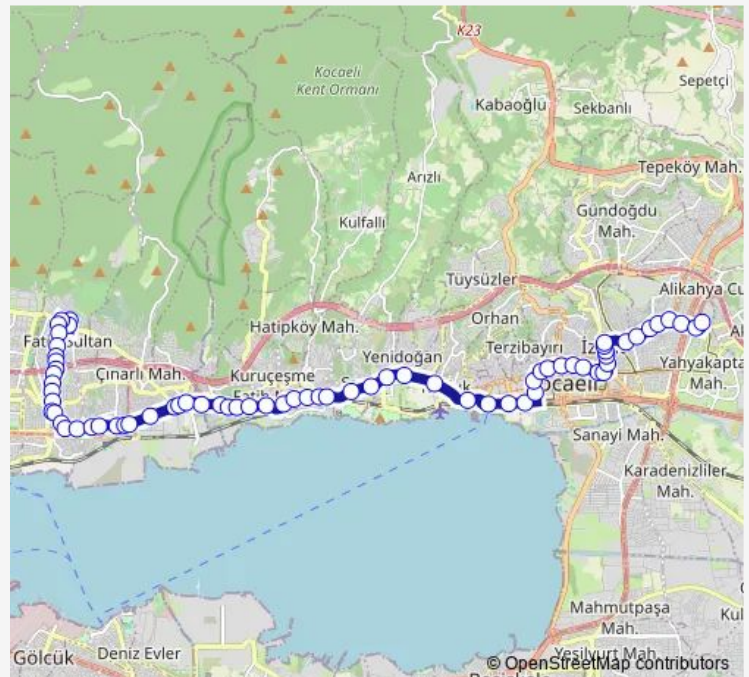

Friday 06:15-23:00

Saturday 06:30-23:00

Sunday 06:40-23:00

Route info

Direction: HARMANTARLA DEPOLAMA ALANI 1

Stops: 69

Trip Duration: 0 hour 37 min

118 — Öğretmenler-Otogar