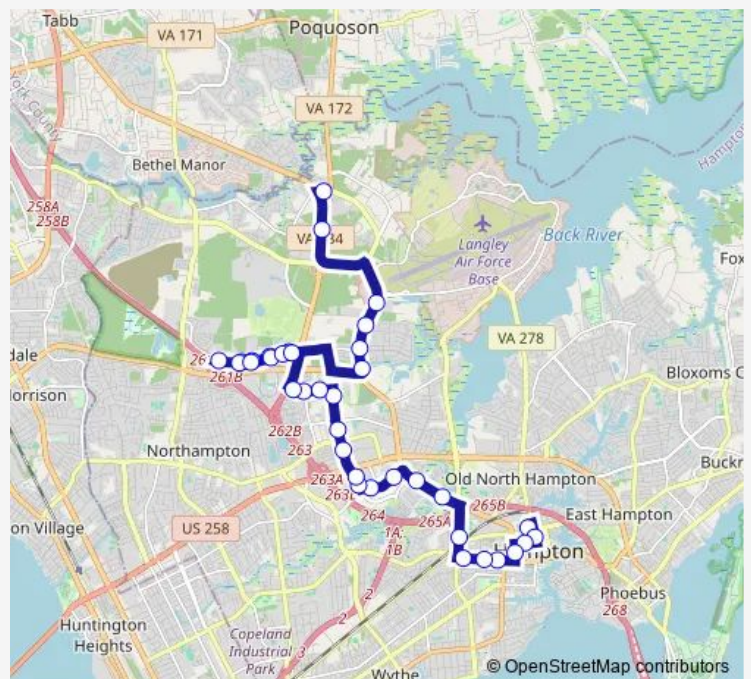

Bus 118 Neil Armstrong Parkway

[Go to website](#)

Direction
 Hampton Transit Center — Semple Farms & Commander Sheppard

36 stops

[Open route schedule](#)

- Hampton Transit Center
- King & Pembroke
- Lincoln & Franklin
- Armistead & Queen
- Settlers Landing & Stewart
- Settlers Landing & Back River
- Settlers Landing & Lasalle
- Lasalle & Michigan
- Armistead & Lake Hampton
- Armistead & Westminster
- Pine Chapel & Barrack
- Pine Chapel & Coliseum
- Coliseum & Pine Chapel
- Coliseum & Convention
- Coliseum & VON Schilling
- Coliseum & Marcella
- Coliseum & Careplex
- Hardy Cash & Peabody
- Hardy Cash & Executive
- Hardy Cash & Hampton Club
- Butler Farm & Neil Armstrong

Route schedule

Hampton Transit Center — Semple Farms & Commander Sheppard

Monday	06:15-21:15
Tuesday	06:15-21:15
Wednesday	06:15-21:15
Thursday	06:15-21:15
Friday	06:15-21:15
Saturday	06:15-21:15
Sunday	06:15-21:15

Route info

Direction: Hampton Transit Center
 Stops: 36
 Trip Duration: 0 hour 58 min

118 — Neil Armstrong Parkway

Butler Farm & Lucas 1

Butler Farm & Lucas 2

Butler Farm & OLD Mallory

VA Peninsula Community College

Route info

Direction: Semple Farms & Commander Sheppard

Stops: 41

Trip Duration: 0 hour 46 min

Coliseum & Merchant

Coliseum & VON Schilling

Coliseum & Convention

Coliseum & Pine Chapel