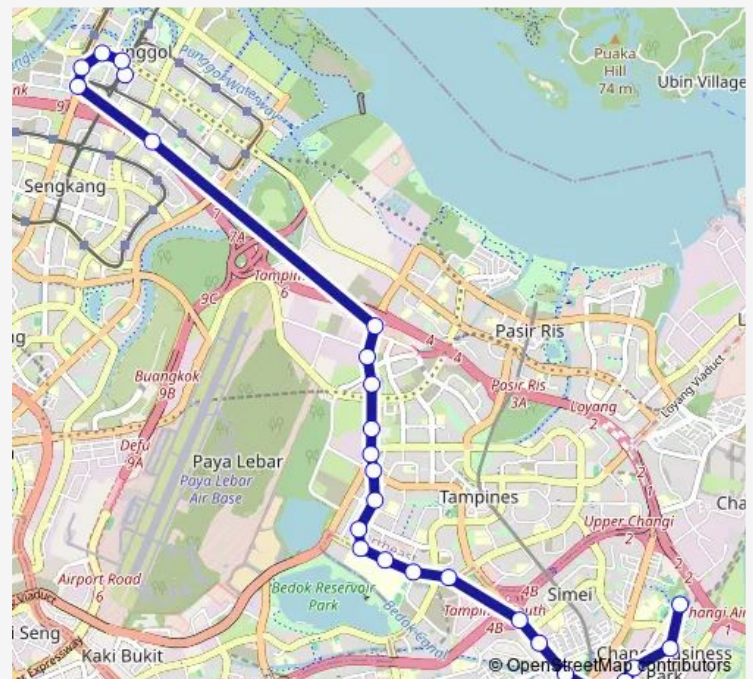

### Route schedule

Punggol Temp Int — Changi Business Pk Ter

Monday 05:45

Tuesday 05:45

Wednesday 05:45

Thursday 05:45

Friday 05:45

Saturday 05:45

### Route info

Direction: Punggol Temp Int

Stops: 26

Trip Duration: 1 hour 4 min

118

S'pore Expo

BEF Changi STH ST 2

Expo STN Exit B