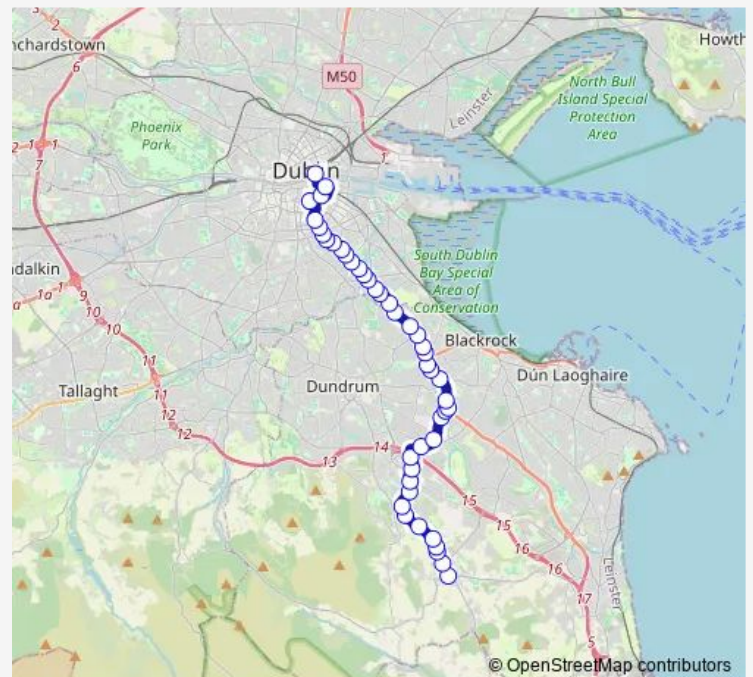

Bus 118 Kilternan - Eden Quay

[Go to website](#)

Direction

Kilternan Village — Eden Quay

44 stops

[Open route schedule](#)

- Kilternan Village
- Golden Ball
- Kilternan Ns
- Kilternan Church
- Palmerston Fc
- Cairnfort
- Stepaside Lane
- Kilgobbin Heights
- Castle Lodge
- Ballyogan Road
- Glencairn Luas
- Mount Eagle Park
- Clayton Hotel
- Brewery Road
- Ellesmere
- Farmleigh Avenue
- Brewery Road
- Merville Road
- Laurence Park
- Oatlands College
- Stillorgan Pk Hotel

Route schedule

Kilternan Village — Eden Quay

Monday	07:45
Tuesday	07:45
Wednesday	07:45
Thursday	07:45
Friday	07:45
Saturday	—
Sunday	—

Route info

Direction: Kilternan Village

Stops: 44

Trip Duration: 1 hour 21 min

118 — Kilternan - Eden Quay

Greenfield Road

Boosterstown Avenue

St Thomas Road

Seafield Road

UCD Belfield

Belfield Court

Rte