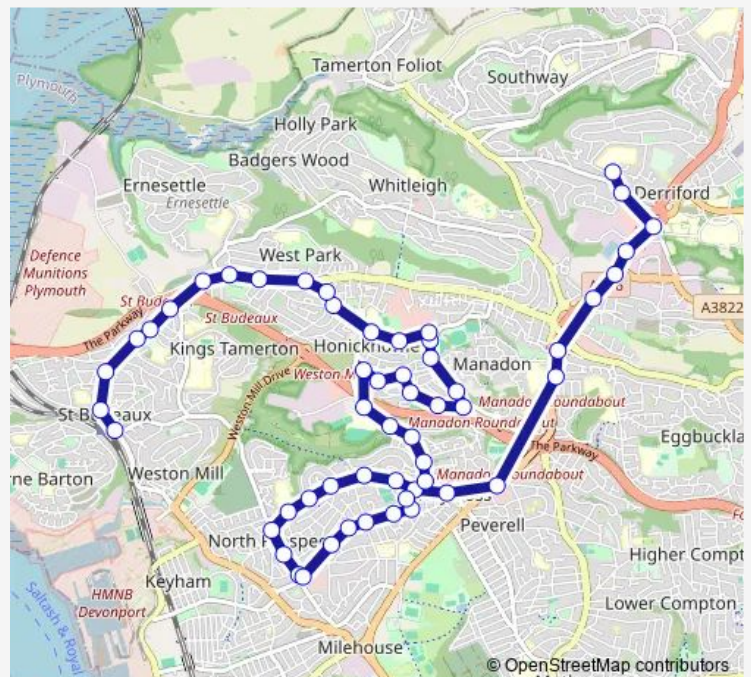

### Route schedule

Notre Dame School Grounds — St Budeaux Square 3

Monday 15:40

Tuesday 15:40

Wednesday 15:40

Thursday 15:40

Friday 15:40

Saturday —

### Route info

Direction: Notre Dame School Grounds

Stops: 55

Trip Duration: 0 hour 55 min

118 — Milehouse - Notre Dame School

Corondale Road

Fircroft Road

St Boniface Drive

## Route info

Direction: Milehouse Alma Road

Stops: 60

Trip Duration: 1 hour 10 min

Conrad Road

Sheridan Road East

Dryden Avenue

Shirley Gardens