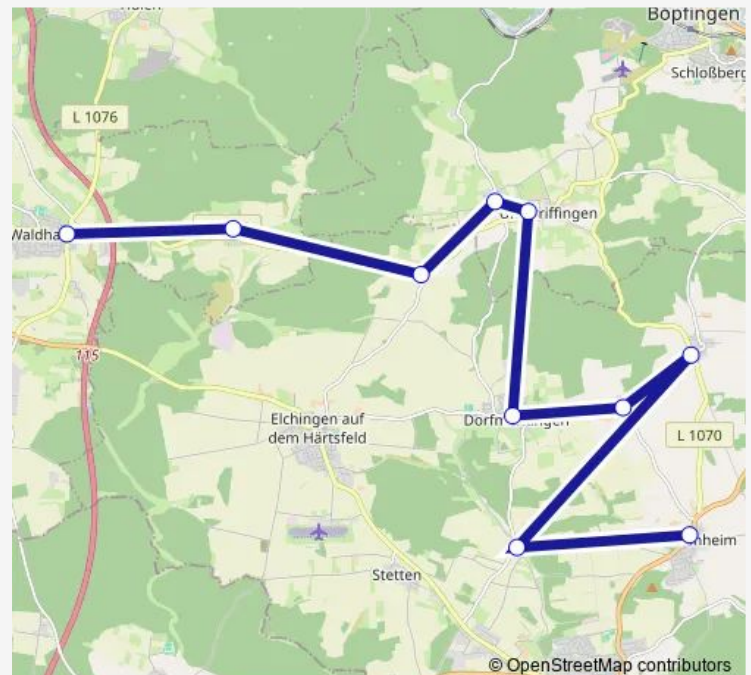

Neresheim, Hohenlohe

Oberrieffingen Am Anger

Unterriffingen, Schule

Dorfmerkingen, Ortsmitte

Neresheim, Weilermerkingen

Dehlingen Abzw.

Dossingen

Ohmenheim, Kanne

Route schedule

Waldhausen, Adler — Ohmenheim, Kanne

Monday 04:32-18:52

Tuesday 04:32-18:52

Wednesday 04:32-18:52

Thursday 04:32-18:52

Friday 04:32-18:52

Saturday —

Sunday —

Route info

Direction: Waldhausen, Adler

Stops: 10

Trip Duration: 0 hour 22 min

Direction

Dossingen — Waldhausen, Adler

9 stops

Aalen, Beuren

Waldhausen, Adler

Route schedule

Dossingen — Waldhausen, Adler

Monday 06:13-19:13

Tuesday 06:13-19:13

Wednesday 06:13-19:13

Thursday 06:13-19:13