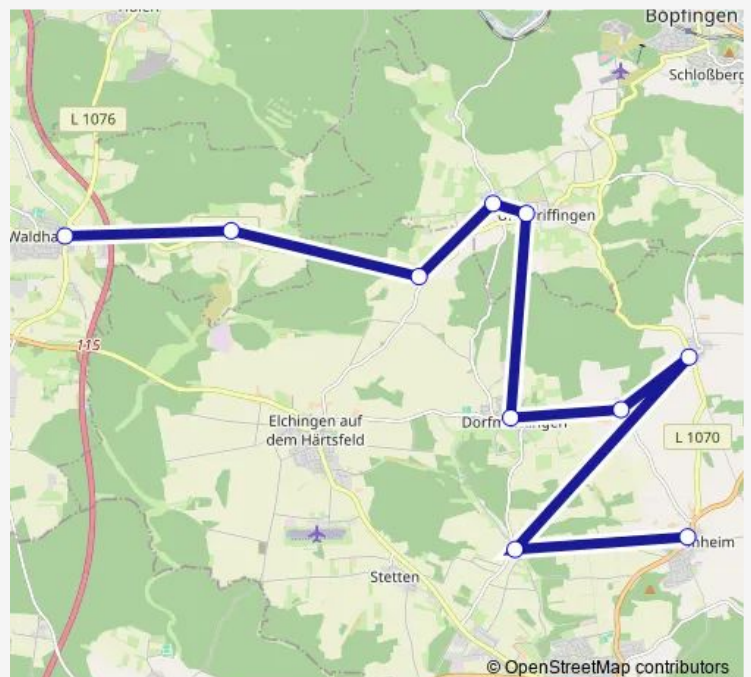

Neresheim, Hohenlohe

Oberriffingen Am Anger

Unterriffingen, Schule

Dorfmerkingen, Ortsmitte

Neresheim, Weilermerkingen

Dehlingen Abzw.

Dossingen

Ohmenheim, Kanne

Route schedule

Waldhausen, Adler — Ohmenheim, Kanne

Monday 04:32-18:52

Tuesday 04:32-18:52

Wednesday 04:32-18:52

Thursday 04:32-18:52

Friday 04:32-18:52

Saturday —

Sunday —

Route info

Direction: Waldhausen, Adler

Stops: 10

Trip Duration: 0 hour 22 min

Direction

Dossingen — Waldhausen, Adler

9 stops

Aalen, Beuren

Waldhausen, Adler

Route schedule

Dossingen — Waldhausen, Adler

Monday 06:13-19:13

Tuesday 06:13-19:13

Wednesday 06:13-19:13

Thursday 06:13-19:13